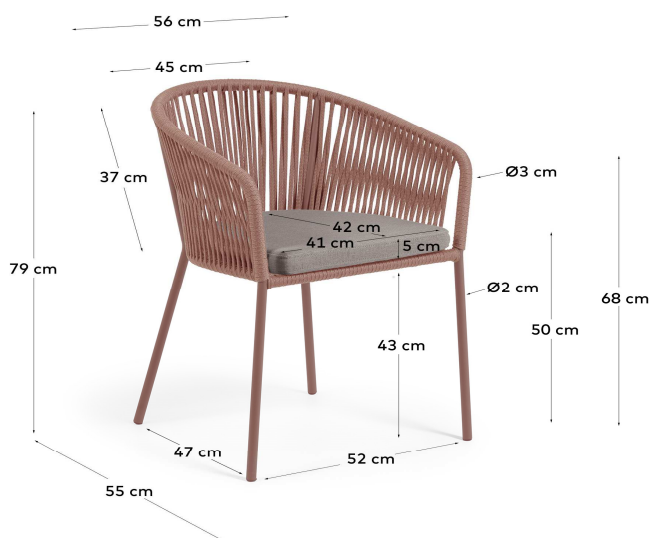

## Descriptions

Product code	CC2189J86
Product description	Yanet terracotta rope chair with galvanised steel legs For meals inside your home or al fresco, the Yanet chair adds a relaxed look to all types of living space thanks to its seat with handwoven terracotta rope and durable materials. Enjoy it in covered outdoor spaces.
Origin country	VN

## Dimensions

Height x Width x Depth (cm)	79 cm	x	56 cm	x	55 cm
Product weight (kg)	4,5 Kg				
Seat height (cm)	50				
Seat width (cm)	41				
Seat depth (cm)	42				
Armrest height (cm)	68				
Armrest width (cm)	3				
Backrest height (cm)	37				

## Features

Use (domestic/contract/office)	Domestic+
Indoor (yes/no)	Yes
Alfresco (yes/no)	Yes
Outdoor (yes/no)	No
Stackable (yes/no)	No
Stacks up to	
Max. load (kg)	130
Adjustable height (yes/no)	No
Adjustable height mechanism description	N/A