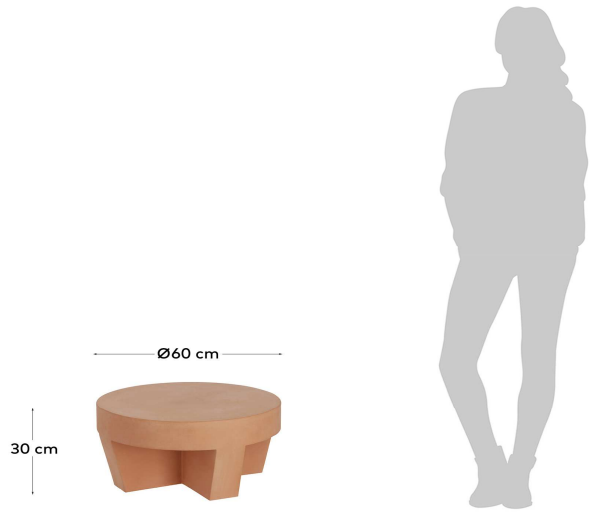

Descriptions

Product code	CC2226PR86
Product description	Vilena terracotta coffee table, 60 cm Terracotta has no limits, and nor do our designers. That's why they created Vilena. Use this mineral-based material to create a contemporary, natural look in your outdoor space, which you can enjoy year-round thanks to its weatherproof properties.
Origin country	VN

Dimensions

Height x Width x Depth (cm)	30 cm	x	60 cm	x	60 cm
Product weight (Kg)	34 Kg				

Features

Use (domestic/contract/office)	Domestic
Indoor (yes/no)	Yes
Alfresco (yes/no)	Yes
Outdoor (yes/no)	Yes
Max. load (kg)	
Adjustable height (yes/no)	No
Adjustable height mechanism description	
Top tilt angle range	
Feet pad type	Rubber pad
Adjustable feet (yes/no)	No
Doors included (yes/no)	N/A
Number of doors	
Door opening system	
Door soft-close function (yes/no)	
Drawers included (yes/no)	N/A
Number of drawers	

Box 1	1
Description	Vilena terracotta coffee table, 60 cm
Description box	FULL ITEM
Height x Width x Depth (cm)	39 x 70 x 70
Cbm (m3) / Gross weight (Kg) / Net weight (Kg)	0,191 / 38 / 34

Box 2	
Description	
Description box	
Height x Width x Depth (cm)	x x
Cbm (m3) / Gross weight (Kg) / Net weight (Kg)	/ /