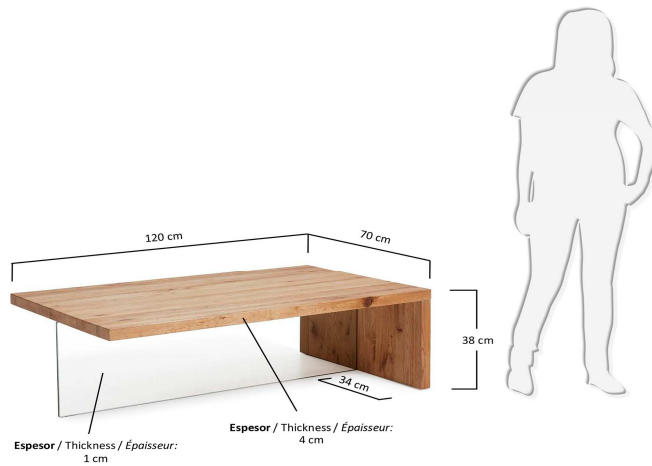

TRISS

Descriptions

Product code	C948M40
Product description	TRISS Coffee table 120x70 glass top oak wood natural Coffee table with solid oak wood top and side. Central leg in tempered glass.
Origin country	CN

Dimensions

Height x Width x Depth (cm)	38 cm	x	120 cm	x	70 cm
Product weight (Kg)	46,4 Kg				

Technical drawings

Features

Use (domestic/contract/office)	Domestic
Indoor (yes/no)	Yes
Alfresco (yes/no)	No
Outdoor (yes/no)	No
Max. load (kg)	50
Adjustable height (yes/no)	No
Adjustable height mechanism description	N/A
Top tilt angle range	
Feet pad type	Rubber pad
Adjustable feet (yes/no)	No
Doors included (yes/no)	No
Number of doors	
Door opening system	N/A
Door soft-close function (yes/no)	N/A
Drawers included (yes/no)	No
Number of drawers	