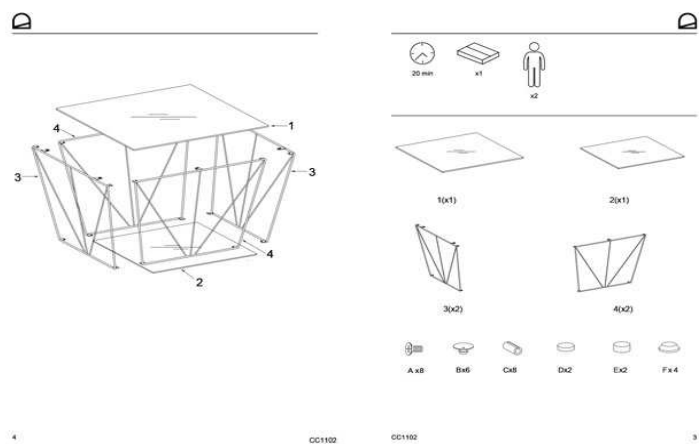

Drawer opening system	N/A
Runner guide mechanism	N/A
Runner soft-close function (yes/no)	N/A
Drawers max. load (kg)	
Shelves included (yes/no)	No
Number of shelves	
Adjustable shelves (yes/no)	N/A
Shelves max. load (kg)	
Wall brackets antitilting included (yes/no)	No

Materials

Material description	
Finishing description	N/A
Back processed (yes/no)	Yes
Legs material	Steel
Legs finishing	Powder coated painted
Door material	N/A
Drawer material	N/A
Runner material of the drawers	N/A
Shelves material	N/A

Assembly

Unpacking time (min)	3
Assembly required (yes/no)	Yes
Difficulty of assembly	Easy
People required	1
Assembly time (min)	20
Assembly suggestions	Assemble the frame first and then use the suckers to fix the top. Check and classify all fittings before starting the assembly. Assemble on a soft surface.

Assembly instructions

Care & Warranties

General warnings	Do not place near direct sources of heat. Keep away from direct solar light. Do not use abrasive products like acetones, bleaches, solvents, etc. Sharp elements can scratch the product surface.
Specific use and care instructions	Clean the product with a wet cloth dampened in a mild cleaner and dry immediately. Dust it with a duster.
Specific use and care instructions for outdoor	
Years of guarantee	2
Made according to	
FSC certified (yes/no)	N/A
PEFC certified (yes/no)	N/A
FLEGT license (yes/no)	N/A