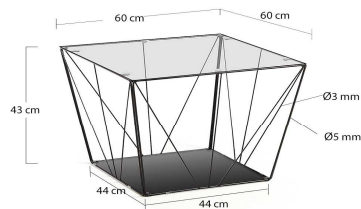

TILO

Descriptions

Product code	CC1102C01
Product description	TILO Coffee table 60 x 60 cm Coffee table with top tray in clear glass. Powder coated metal structure. Height: 43 cm.
Origin country	CN

Dimensions

Height x Width x Depth (cm)	43 cm	x	60 cm	x	60 cm
Product weight (Kg)	10,5 Kg				

Technical drawings

Features

Use (domestic/contract/office)	Domestic
Indoor (yes/no)	Yes
Alfresco (yes/no)	No
Outdoor (yes/no)	No
Max. load (kg)	25
Adjustable height (yes/no)	No
Adjustable height mechanism description	N/A
Top tilt angle range	
Feet pad type	Felt pad
Adjustable feet (yes/no)	No
Doors included (yes/no)	No
Number of doors	
Door opening system	N/A
Door soft-close function (yes/no)	N/A
Drawers included (yes/no)	No
Number of drawers	

Variation type	No natural variation, Light and environment conditions may distort the color
Purposeful distressing type	No distressing
Additional information	Top glass 60 x 60 cm / Bottom glass 42 x 42 cm

Packaging

Units per lot	
Cbm (m3) / Gross weight (Kg)	0,063 / 12,5
Nº of boxes	1

Box 1	1
Description	TILO Coffee table 60 x 60 cm
Description box	FULL ITEM
Height x Width x Depth (cm)	12,5 x 73 x 69
Cbm (m3) / Gross weight (Kg) / Net weight (Kg)	0,063 / 12,5 / 10,5