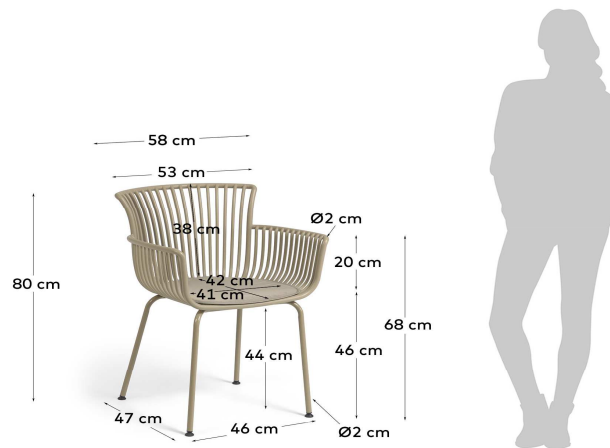

## Descriptions

Product code	CC5196S12
Product description	Surpika outdoor chair in beige Relax in the fresh air thanks to the ergonomic design of our Surpika chair. It's made from 100% recyclable plastic and is suitable for use indoors or outdoors, as it's UV-resistant and super easy to maintain. The ideal chair for every day of the year
Origin country	CN

## Dimensions

Height x Width x Depth (cm)	80 cm	x	59 cm	x	55 cm
Product weight (kg)	5,25 Kg				
Seat height (cm)	46				
Seat width (cm)	41				
Seat depth (cm)	42				
Armrest height (cm)	68				
Armrest width (cm)	2				
Backrest height (cm)	38				

## Features

Use (domestic/contract/office)	Domestic
Indoor (yes/no)	Yes
Alfresco (yes/no)	Yes
Outdoor (yes/no)	Yes
Stackable (yes/no)	No
Stacks up to	
Max. load (kg)	150
Adjustable height (yes/no)	No
Adjustable height mechanism description	N/A

**Packaging**

Units per lot	
Cbm (m3) / Gross weight (Kg)	0,0825 / 6.525
Nº of boxes	1
Box 1	1
Description	Surpika outdoor chair in beige
Description box	FULL ITEM
Height x Width x Depth (cm)	68 x 77 x 63
Cbm (m3) / Gross weight (Kg) / Net weight (Kg)	0,083 / 6.525 / 5,25
Box 2	
Description	
Description box	
Height x Width x Depth (cm)	x x
Cbm (m3) / Gross weight (Kg) / Net weight (Kg)	/ /
Box 3	
Description	
Description box	
Height x Width x Depth (cm)	x x
Cbm (m3) / Gross weight (Kg) / Net weight (Kg)	/ /