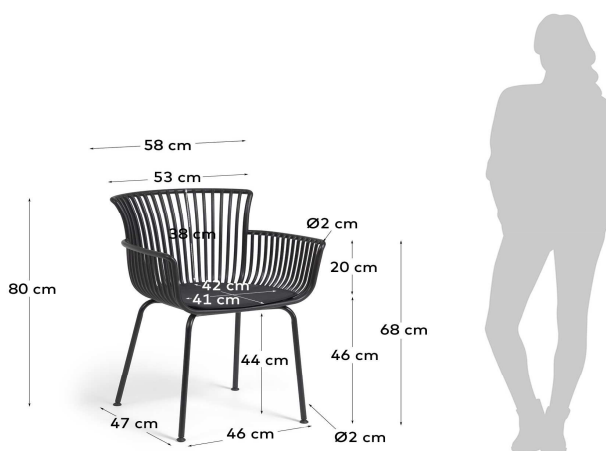

SURPIKA

Descriptions

Product code	CC5196S01
Product description	Surpika outdoor chair in black Relax in the fresh air thanks to the ergonomic design of our Surpika chair. It's made from 100% recyclable plastic and is suitable for use indoors or outdoors, as it's UV-resistant and super easy to maintain. The ideal chair for every day of the year
Origin country	CN

Dimensions

Height x Width x Depth (cm)	80 cm	x	59 cm	x	55 cm
Product weight (kg)	5,25 Kg				
Seat height (cm)	46				
Seat width (cm)	41				
Seat depth (cm)	42				
Armrest height (cm)	68				
Armrest width (cm)	2				
Backrest height (cm)	38				

Technical drawings

Features

Use (domestic/contract/office)	Domestic
Indoor (yes/no)	Yes
Alfresco (yes/no)	Yes
Outdoor (yes/no)	Yes
Stackable (yes/no)	No
Stacks up to	
Max. load (kg)	150
Adjustable height (yes/no)	No
Adjustable height mechanism description	N/A

Packaging

Units per lot	
Cbm (m3) / Gross weight (Kg)	0,0825 / 6.525
Nº of boxes	1
Box 1	1
Description	Surpika outdoor chair in black
Description box	FULL ITEM
Height x Width x Depth (cm)	68 x 77 x 63
Cbm (m3) / Gross weight (Kg) / Net weight (Kg)	0,083 / 6.525 / 5,25
Box 2	
Description	
Description box	
Height x Width x Depth (cm)	x x
Cbm (m3) / Gross weight (Kg) / Net weight (Kg)	/ /
Box 3	
Description	
Description box	
Height x Width x Depth (cm)	x x
Cbm (m3) / Gross weight (Kg) / Net weight (Kg)	/ /