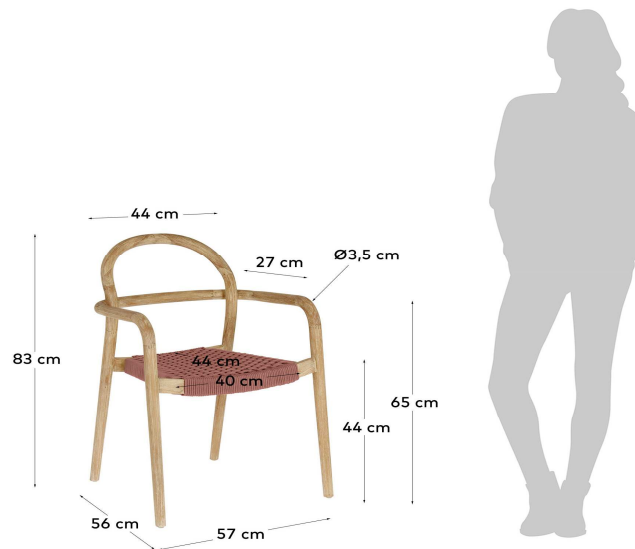

SHERYL

Descriptions

Product code	CC5078J86
Product description	Sheryl chair made from solid eucalyptus and terracotta cord FSC 100% The Sheryl chair is an exclusive piece made using artisanal techniques – the wood is steam-bent and the cord woven by hand. Designed for you to enjoy outdoors with natural materials that blend into the surroundings.
Origin country	VN

Dimensions

Height x Width x Depth (cm)	83 cm	x	57 cm	x	56 cm
Product weight (kg)	4,6 Kg				
Seat height (cm)	44				
Seat width (cm)	40				
Seat depth (cm)	44				
Armrest height (cm)	65				
Armrest width (cm)	3,5				
Backrest height (cm)	39				

Technical drawings

Features

Use (domestic/contract/office)	Domestic
Indoor (yes/no)	Yes
Alfresco (yes/no)	Yes
Outdoor (yes/no)	No
Stackable (yes/no)	Yes
Stacks up to	4
Max. load (kg)	130
Adjustable height (yes/no)	No
Adjustable height mechanism description	N/A

Packaging

Units per lot	
Cbm (m3) / Gross weight (Kg)	0,13225 / 5,5
Nº of boxes	1
Box 1	1
Description	Sheryl chair made from solid eucalyptus and terracotta cord FSC 100%
Description box	FULL ITEM
Height x Width x Depth (cm)	113 x 78 x 60
Cbm (m3) / Gross weight (Kg) / Net weight (Kg)	0,132 / 5,5 / 4,6
Box 2	
Description	
Description box	
Height x Width x Depth (cm)	x x
Cbm (m3) / Gross weight (Kg) / Net weight (Kg)	/ /
Box 3	
Description	
Description box	
Height x Width x Depth (cm)	x x
Cbm (m3) / Gross weight (Kg) / Net weight (Kg)	/ /