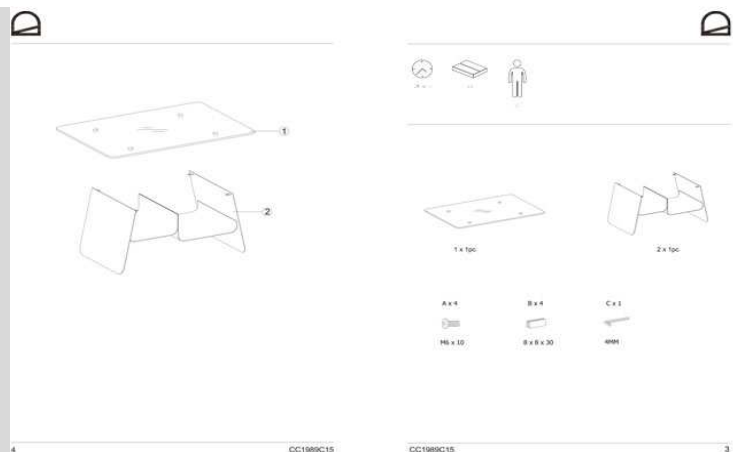

Drawer opening system	N/A
Runner guide mechanism	N/A
Runner soft-close function (yes/no)	N/A
Drawers max. load (kg)	N/A
Shelves included (yes/no)	Yes
Number of shelves	1
Adjustable shelves (yes/no)	No
Shelves max. load (kg)	20
Wall brackets antitilting included (yes/no)	No

Materials

Material description	
Finishing description	
Back processed (yes/no)	N/A
Legs material	Steel
Legs finishing	Powder coated painted
Door material	N/A
Drawer material	N/A
Runner material of the drawers	N/A
Shelves material	Steel

Assembly

Unpacking time (min)	5
Assembly required (yes/no)	Yes
Difficulty of assembly	Easy
People required	1
Assembly time (min)	20
Assembly suggestions	Assemble on a soft protecting surface.

Assembly instructions

Care & Warranties

General warnings	Do not place near direct sources of heat. Keep away from direct solar light. Do not use abrasive products like acetones, bleaches, solvents, etc. Sharp elements can scratch the product surface.
Specific use and care instructions	Clean the product with a wet cloth dampened in a mild cleaner and dry immediately. Dust it with a duster.
Specific use and care instructions for outdoor	
Years of guarantee	2
Made according to	EN 12521:2010 for household use tables
FSC certified (yes/no)	N/A
PEFC certified (yes/no)	No
FLEGT license (yes/no)