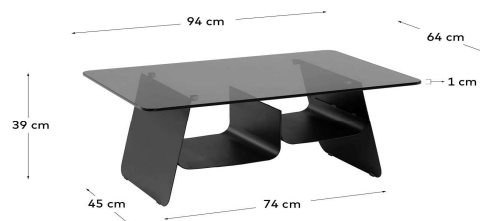

OSEYE

Descriptions

Product code	CC1989C15
Product description	Oseye coffee table 94 x 64 cm With the Oseye coffee table your chill out moments will never be the same. Made to keep your essentials by your side and for easy dinners with some Netflix. Thanks to its lightness glass is the perfect material for a small living room.
Origin country	CN

Dimensions

Height x Width x Depth (cm)	39 cm	x	94 cm	x	64 cm
Product weight (Kg)	30,7 Kg				

Technical drawings

Features

Use (domestic/contract/office)	Domestic
Indoor (yes/no)	Yes
Alfresco (yes/no)	No
Outdoor (yes/no)	No
Max. load (kg)	15
Adjustable height (yes/no)	No
Adjustable height mechanism description	N/A
Top tilt angle range	
Feet pad type	Plastic pad
Adjustable feet (yes/no)	No
Doors included (yes/no)	N/A
Number of doors	
Door opening system	N/A
Door soft-close function (yes/no)	N/A
Drawers included (yes/no)	N/A
Number of drawers	

Box 1	1
Description	Oseye coffee table 94 x 64 cm
Description box	TOP
Height x Width x Depth (cm)	6,5 x 102 x 72
Cbm (m3) / Gross weight (Kg) / Net weight (Kg)	0,048 / 16,1 / 14,5

Box 2	2
Description	Oseye coffee table 94 x 64 cm
Description box	FRAME
Height x Width x Depth (cm)	41 x 74 x 47,5
Cbm (m3) / Gross weight (Kg) / Net weight (Kg)	0,144 / 18 / 16,2