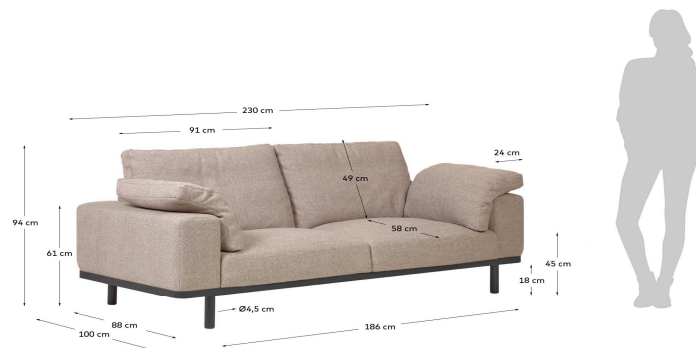

NOA

**Descriptions**

Product code	S708GC12
Product description	Noa beige 3-seater sofa with pillows and dark legs 230 cm The most important item in your home is eco-friendly. As well as an extra-comfy down effect, our Noa sofa has been designed with the planet in mind. The filling and entire upholstery are made from 100% recycled PET plastic recovered from the sea. Ide
Origin country	ES

**Dimensions**

Height x Width x Depth (cm)	94 cm	x	230 cm	x	100 cm
Product weight (kg)	54,5 Kg				
Seat height (cm)	45				
Seat width (cm)	91				
Seat depth (cm)	58				
Armrest height (cm)	61				
Armrest width (cm)	24				

**Technical drawings**

**Features**

Use (domestic/contract/office)	Domestic+
Indoor (yes/no)	Yes
Alfresco (yes/no)	No
Outdoor (yes/no)	No
Seating capacity	3
Max. load (kg)	300
Stackable (yes/no)	No
Stacks up to	
Foldable (yes/no)	No

Reclining (yes/no)	No
Sliding seat (yes/no)	No
Swivel (yes/no)	No
Fabric durability resistance (Martindale cycles)	>75.000
Water repellent (yes/no)	No
Stain resistant (yes/no)	Yes
Fire resistant (yes/no)	No
UV resistance level (1-5)	
Seat detachable (yes/no)	Yes
Seat removable cover (yes/no)	Yes
Backrest detachable (yes/no)	Yes
Backrest removable cover (yes/no)	Yes
Adjustable feet (yes/no)	No
Armrest included (yes/no)	Yes
Armrest type	Square
Armrest removable cover (yes/no)	No
Headrest included (yes/no)	No
Headrest detachable (yes/no)	N/A
Headrest removable cover (yes/no)	N/A
Cushion included (yes/no)	No
Number of cushions	
Cushion removable cover (yes/no)	N/A
Storage included (yes/no)	No
Storage capacity (l)	
Storage lifting mechanism	N/A
Footrest included (yes/no)	No
Footstool included (yes/no)	