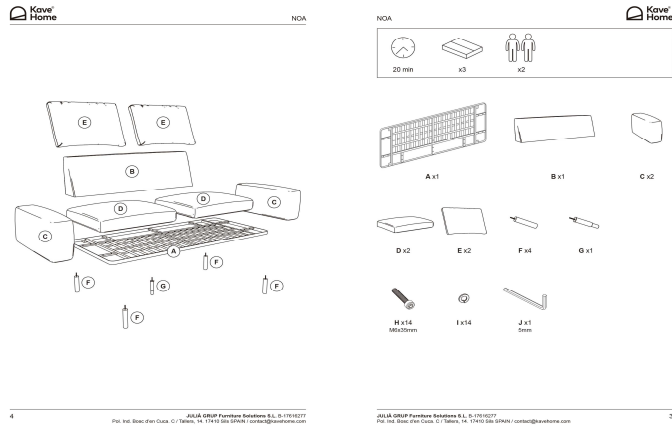

Assembly

Unpacking time (min)	3
Assembly required (yes/no)	Yes
Difficulty of assembly	Easy
People required	2
Assembly time (min)	20
Assembly suggestions	Check and classify all fittings before starting the assembly. Assemble on a soft surface.

Assembly instructions

Care & Warranties

General warnings	Do not place near direct sources of heat. Keep away from direct solar light. Do not use abrasive products like acetones, bleaches, solvents, etc. Sharp elements can scratch the product surface.
Specific use and care instructions	Cover: Cold washing. Frame: Clean with a damp cloth and dry immediately
Specific use and care instructions for outdoor	
Years of guarantee	2
Made according to	EN 12520:2015 for household use seats
FSC certified (yes/no)	No
PEFC certified (yes/no)	Yes
FLEGT license (yes/no)	N/A
Variation type	No natural variation, Light and environment conditions may distort the color
Purposeful distressing type	No distressing
Additional information	Wood origin country: Spain