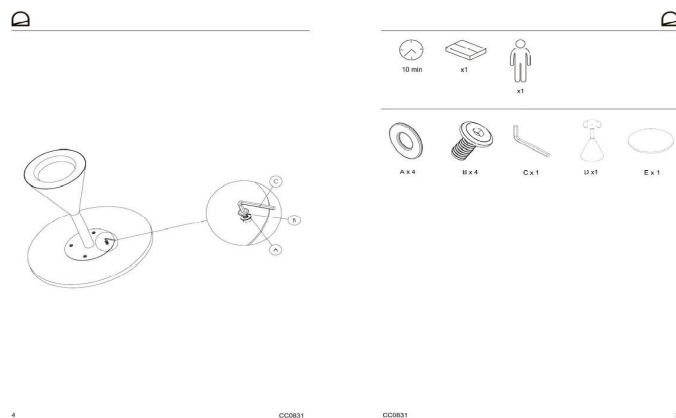

Drawer opening system	N/A
Runner guide mechanism	N/A
Runner soft-close function (yes/no)	N/A
Drawers max. load (kg)	N/A
Shelves included (yes/no)	No
Number of shelves	
Adjustable shelves (yes/no)	N/A
Shelves max. load (kg)	
Wall brackets antitilting included (yes/no)	No

Materials

Material description	Top with anti-stain treatment & water resistant
Finishing description	No
Back processed (yes/no)	No
Legs material	Galvanized steel
Legs finishing	Sanded, Matt
Door material	N/A
Drawer material	N/A
Runner material of the drawers	N/A
Shelves material	N/A

Assembly

Unpacking time (min)	3
Assembly required (yes/no)	Yes
Difficulty of assembly	Easy
People required	1
Assembly time (min)	10
Assembly suggestions	Assemble on a soft protecting surface.

Assembly instructions

Care & Warranties

General warnings	We recommend keeping this product covered in autumn, winter and rainy season. Do not use abrasive products like acetones, bleaches, solvents, etc.
Specific use and care instructions	Clean the product with a wet cloth dampened in a mild cleaner and dry immediately. Dust it with a duster.
Specific use and care instructions for outdoor	The surface should be protected with coasters, trivets or placemats. All spills should be blotted up immediately, do not wipe the spill as this may make it spread.
Years of guarantee	2
Made according to	EN 581:2015 for outdoor furniture
FSC certified (yes/no)	N/A
PEFC certified (yes/no)	N/A
FLEGT license (yes/no)	N/A