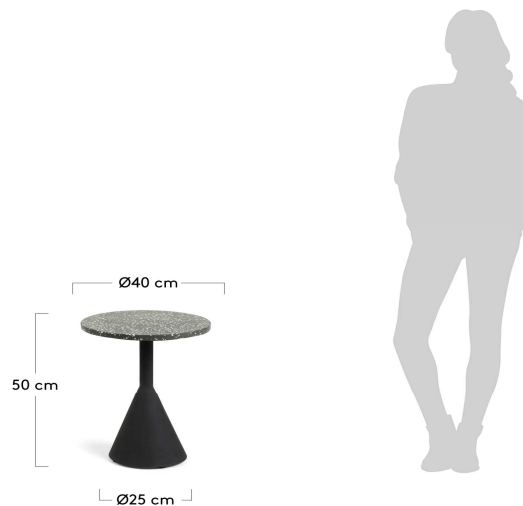

MELANO

Descriptions

Product code	CC0831PR01
Product description	MELANO Side table terrazzo black Side table with top in terrazzo and metal leg.
Origin country	VN

Dimensions

Height x Width x Depth (cm)	50 cm	x	40 cm	x	40 cm
Product weight (Kg)	12 Kg				

Technical drawings

Features

Use (domestic/contract/office)	Domestic
Indoor (yes/no)	Yes
Alfresco (yes/no)	Yes
Outdoor (yes/no)	No
Max. load (kg)	20
Adjustable height (yes/no)	No
Adjustable height mechanism description	N/A
Top tilt angle range	
Feet pad type	Rubber pad
Adjustable feet (yes/no)	No
Doors included (yes/no)	N/A
Number of doors	
Door opening system	N/A
Door soft-close function (yes/no)	N/A
Drawers included (yes/no)	No
Number of drawers	

Box 1	1
Description	MELANO Side table terrazzo black
Description box	FULL ITEM
Height x Width x Depth (cm)	45 x 57 x 50
Cbm (m3) / Gross weight (Kg) / Net weight (Kg)	0,128 / 16 / 12

Box 2	
Description	
Description box	
Height x Width x Depth (cm)	x x
Cbm (m3) / Gross weight (Kg) / Net weight (Kg)	/ /