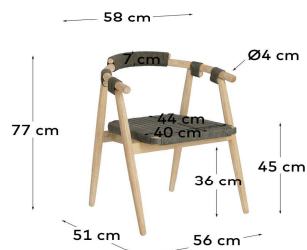

## Descriptions

Product code	CC2228J19
Product description	Majela chair in solid 100% FSC eucalyptus with oak-effect finish and green rope. What could be better for enjoying the fresh air than hand-crafted designer furniture made from natural, sustainable materials? Our Majela chair is also UV-resistant and stackable, so it won't take up space when not in use.
Origin country	VN

## Dimensions

Height x Width x Depth (cm)	77 cm	x	58 cm	x	51 cm
Product weight (kg)	5,6 Kg				
Seat height (cm)	45				
Seat width (cm)	40				
Seat depth (cm)	44				
Armrest height (cm)	4				
Armrest width (cm)	4				
Backrest height (cm)	7				

## Features

Use (domestic/contract/office)	Domestic+
Indoor (yes/no)	Yes
Alfresco (yes/no)	Yes
Outdoor (yes/no)	No
Stackable (yes/no)	Yes
Stacks up to	
Max. load (kg)	130
Adjustable height (yes/no)	No
Adjustable height mechanism description	

**Packaging**

Units per lot	
Cbm (m3) / Gross weight (Kg)	0,178 / 8,5
Nº of boxes	1
Box 1	1
Description	Majela chair in solid 100% FSC eucalyptus with oak-effect finish and green rope
Description box	FULL ITEM
Height x Width x Depth (cm)	90 x 67 x 59
Cbm (m3) / Gross weight (Kg) / Net weight (Kg)	0,178 / 8,5 / 5,6
Box 2	
Description	
Description box	
Height x Width x Depth (cm)	x x
Cbm (m3) / Gross weight (Kg) / Net weight (Kg)	/ /
Box 3	
Description	
Description box	
Height x Width x Depth (cm)	x x
Cbm (m3) / Gross weight (Kg) / Net weight (Kg)	/ /