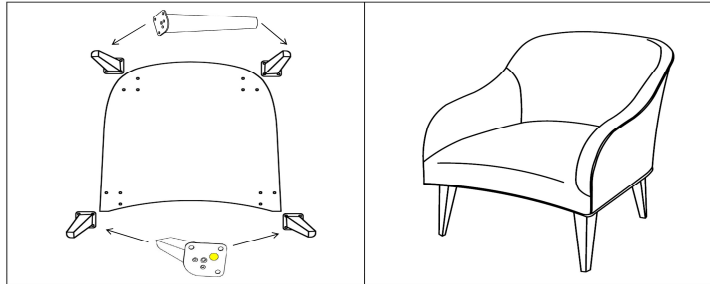

Assembly

Unpacking time (min)	3
Assembly required (yes/no)	Yes
Difficulty of assembly	Easy
People required	1
Assembly time (min)	15
Assembly suggestions	

Assembly instructions

S330

Care & Warranties

General warnings	Do not place near direct sources of heat. Keep away from direct solar light. Do not use abrasive products like acetones, bleaches, solvents, etc. Sharp elements can scratch the product surface.
Specific use and care instructions	Clean brushing it with a soft brush or with a dry cloth. If some liquid is spilt over the product, clean it as fast as possible to avoid making stains. Dust it with a duster.
Specific use and care instructions for outdoor	
Years of guarantee	2
Made according to	EN 12520:2015 for household use seats
FSC certified (yes/no)	No
PEFC certified (yes/no)	Yes
FLEGT license (yes/no)	N/A
Variation type	Light and environment conditions may distort the color perception of the product
Purposeful distressing type	No distressing
Additional information	Wood origin country: Spain