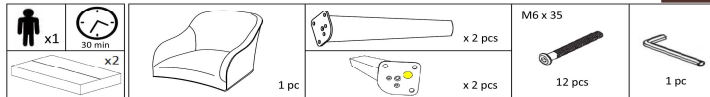

Assembly

Unpacking time (min)	3
Assembly required (yes/no)	Yes
Difficulty of assembly	Easy
People required	1
Assembly time (min)	15
Assembly suggestions	

Assembly instructions

S330

Care & Warranties

General warnings	Do not place near direct sources of heat. Keep away from direct solar light. Do not use abrasive products like acetones, bleaches, solvents, etc. Sharp elements can scratch the product surface.
Specific use and care instructions	Clean brushing it with a soft brush or with a dry cloth. If some liquid is spilt over the product, clean it as fast as possible to avoid making stains. Dust it with a duster.
Specific use and care instructions for outdoor	
Years of guarantee	2
Made according to	EN 12520:2015 for household use seats
FSC certified (yes/no)	No
PEFC certified (yes/no)	Yes
FLEGT license (yes/no)	N/A
Variation type	Light and environment conditions may distort the color perception of the product
Purposeful distressing type	No distressing
Additional information	Wood origin country: Spain