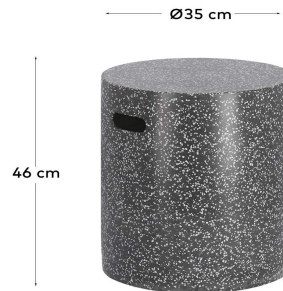

JENELL

Descriptions

Product code	CC2221PR01
Product description	Jenell terrazzo stool in black, 35 cm Take terrazzo outside and see what its urban good looks can do for your garden. Jenell's design is a big contemporary look that you can enjoy year-round, thanks to the durability of this natural material no matter the weather conditions.
Origin country	VN

Dimensions

Height x Width x Depth (cm)	46 cm	x	35 cm	x	35 cm
Product weight (Kg)	15 Kg				

Technical drawings

Features

Use (domestic/contract/office)	Domestic
Indoor (yes/no)	Yes
Alfresco (yes/no)	Yes
Outdoor (yes/no)	Yes
Max. load (kg)	
Adjustable height (yes/no)	No
Adjustable height mechanism description	
Top tilt angle range	
Feet pad type	Rubber pad
Adjustable feet (yes/no)	No
Doors included (yes/no)	N/A
Number of doors	
Door opening system	
Door soft-close function (yes/no)	
Drawers included (yes/no)	N/A
Number of drawers	