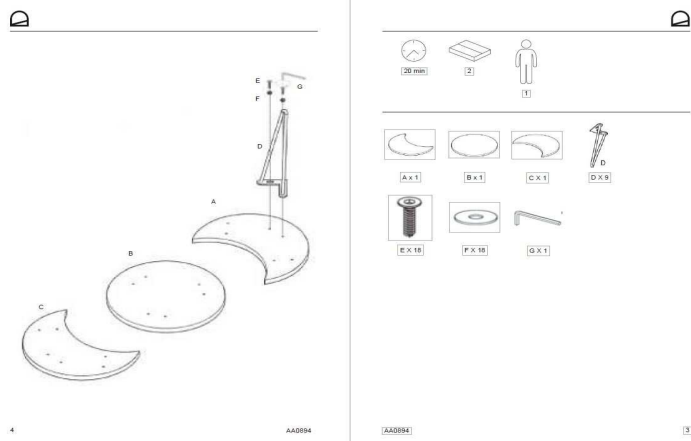

Drawer opening system	N/A
Runner guide mechanism	N/A
Runner soft-close function (yes/no)	N/A
Drawers max. load (kg)	N/A
Shelves included (yes/no)	No
Number of shelves	
Adjustable shelves (yes/no)	N/A
Shelves max. load (kg)	
Wall brackets antitilting included (yes/no)	No

Materials

Material description	
Finishing description	N/A
Back processed (yes/no)	Yes
Legs material	Steel
Legs finishing	Powder coated painted
Door material	N/A
Drawer material	N/A
Runner material of the drawers	N/A
Shelves material	N/A

Assembly

Unpacking time (min)	3
Assembly required (yes/no)	Yes
Difficulty of assembly	Easy
People required	1
Assembly time (min)	20
Assembly suggestions	Assemble on a soft protecting surface.

Assembly instructions

Care & Warranties

General warnings	This product has a porous finishing treatment and it will absorb any spill on it. When using it use a waterproof tablecloth or a coaster to protect from spills, scratches and damages. Changes on temperature and humidity may vary the shape.
Specific use and care instructions	Clean the product with a wet cloth dampened in a mild cleaner and dry immediately. Dust it with a duster.
Specific use and care instructions for outdoor	
Years of guarantee	2
Made according to	
FSC certified (yes/no)	No
PEFC certified (yes/no)	No
FLEGT license (yes/no)	N/A