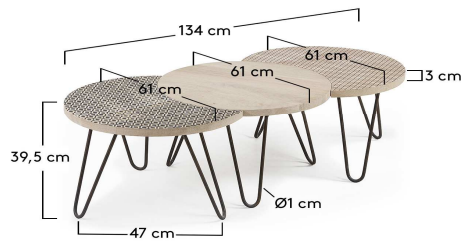

HOSS

Descriptions

Product code	AA0894M46
Product description	HOSS Set 3 coffee tables metal black mango wood Together or separately, our Houp occasional tables are designed to make a statement in any space. Made from solid mango wood with patterned tops, use your creativity and arrange them in any shape you like.
Origin country	IN

Dimensions

Height x Width x Depth (cm)	39,5 cm	x	134 cm	x	61 cm
Product weight (Kg)	20,4 Kg				

Technical drawings

Features

Use (domestic/contract/office)	Domestic
Indoor (yes/no)	Yes
Alfresco (yes/no)	No
Outdoor (yes/no)	No
Max. load (kg)	40
Adjustable height (yes/no)	No
Adjustable height mechanism description	N/A
Top tilt angle range	
Feet pad type	Felt pad
Adjustable feet (yes/no)	No
Doors included (yes/no)	No
Number of doors	
Door opening system	N/A
Door soft-close function (yes/no)	N/A
Drawers included (yes/no)	No
Number of drawers	

Units per lot	
Cbm (m3) / Gross weight (Kg)	0,08 / 23,6
Nº of boxes	2

Box 1	1
Description	HOSS Set 3 coffee tables metal black mango wood
Description box	TOP
Height x Width x Depth (cm)	13 x 66 x 64
Cbm (m3) / Gross weight (Kg) / Net weight (Kg)	0,055 / 13,4 / 11,2

Box 2	2
Description	HOSS Set 3 coffee tables metal black mango wood
Description box	LEGS
Height x Width x Depth (cm)	17 x 48 x 31
Cbm (m3) / Gross weight (Kg) / Net weight (Kg)	0,025 / 10,2 / 9,2

Box 3	
Description	
Description box	
Height x Width x Depth (cm)	x x
Cbm (m3) / Gross weight (Kg) / Net weight (Kg)	/ /