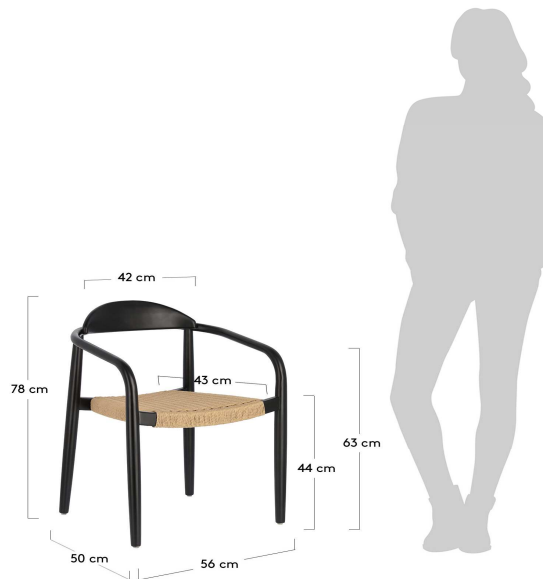

GLYNIS

Descriptions

Product code	CC2034CP46
Product description	GLYNIS Chair in solid eucalyptus wood, matte black finish an The Nina chair is an artisanal design with a solid eucalyptus lacquered wood structure and a hand-braided paper cord seat. All materials are eco-friendly and lovingly finished to bring the beauty of nature into your home.
Origin country	VN

Dimensions

Height x Width x Depth (cm)	78 cm	x	56 cm	x	50 cm
Product weight (kg)	5,8 Kg				
Seat height (cm)	44				
Seat width (cm)	41				
Seat depth (cm)	43				
Armrest height (cm)	63				
Armrest width (cm)	3				
Backrest height (cm)	34				

Technical drawings

Features

Use (domestic/contract/office)	Domestic+
Indoor (yes/no)	Yes
Alfresco (yes/no)	Yes
Outdoor (yes/no)	No
Stackable (yes/no)	Yes
Stacks up to	4
Max. load (kg)	130
Adjustable height (yes/no)	No
Adjustable height mechanism description	N/A

Foldable (yes/no)	No
Swivel (yes/no)	No
Reclining (yes/no)	No
Armrest included (yes/no)	Yes
Padded (yes/no)	No
Footrest included (yes/no)	No
Fabric durability resistance (Martindale cycles)	
Water repellent (yes/no)	No
Stain resistant (yes/no)	No
Fire resistant (yes/no)	No
UV resistance level (1-5)	3
Removable chair cover (yes/no)	N/A
Removable cover parts description	N/A
Adjustable feet (yes/no)	No
Castors information	N/A
Cushion included (yes/no)	No
Cushion removable cover (yes/no)	N/A