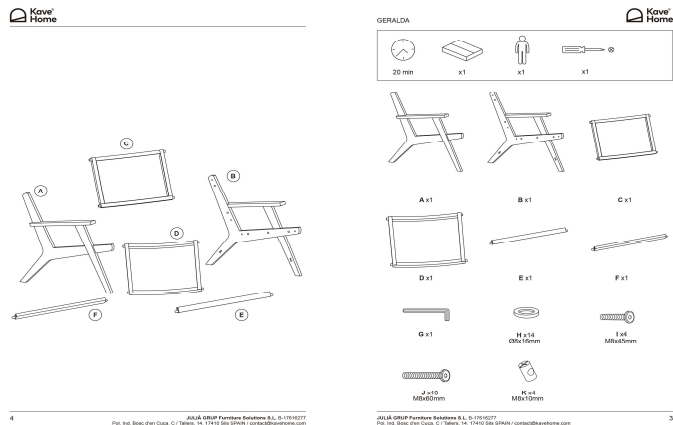

Foldable (yes/no)	No
Swivel (yes/no)	N/A
Reclining (yes/no)	No
Armrest included (yes/no)	Yes
Padded (yes/no)	N/A
Footrest included (yes/no)	N/A
Fabric durability resistance (Martindale cycles)	
Water repellent (yes/no)	No
Stain resistant (yes/no)	No
Fire resistant (yes/no)	No
UV resistance level (1-5)	
Removable chair cover (yes/no)	N/A
Removable cover parts description	N/A
Adjustable feet (yes/no)	No
Castors information	N/A
Cushion included (yes/no)	N/A
Cushion removable cover (yes/no)	N/A

Materials

Main material	Solid wood
Frame construction	Acacia wood (Acacia Mangium)
Main finishing	Oiled
Seat material details	Polyethylene
Backrest material details	Polyethylene
Armrest material details	Acacia wood (Acacia Mangium)
Fabric type & specifications	N/A
Fabric composition	
Fabric grammage (g/m2)	
Upholstery fill material	N/A
Foam density (kg/m3)	
Legs material	Acacia wood (Acacia Mangium)
Legs finishing	Oiled
Feet pad type	Plastic pad
Cushion fabric type	N/A
Cushion fabric composition	
Cushion grammage (g/m2)	
Cushion fill material	
Cushion thickness (cm)	

Assembly

Unpacking time (min)	3
Assembly required (yes/no)	Yes
Difficulty of assembly	Easy
People required	1
Assembly time (min)	20
Assembly suggestions	Check and classify all fittings before starting the assembly. Assemble on a soft surface.

Assembly instructions