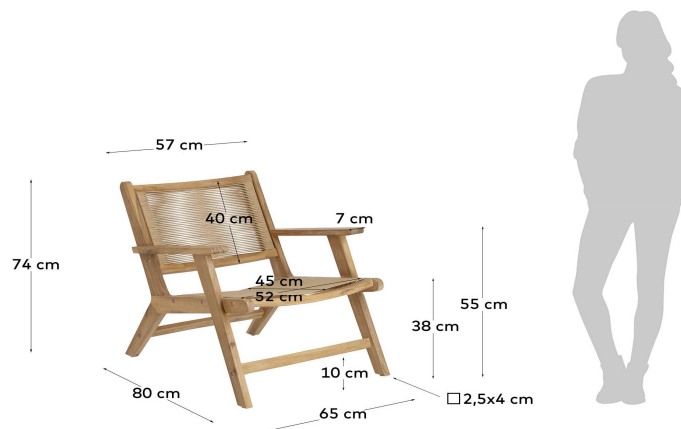

GERALDA

Descriptions

Product code	CC2095S12
Product description	Geralda acacia wood armchair with natural finish FSC 100% Enjoy your well-deserved coffee break all year round with our Geralda chair. Its structure and arms are made from sustainable wood and the synthetic rattan seat is hand-woven. A classic design brought right up to date.
Origin country	VN

Dimensions

Height x Width x Depth (cm)	74 cm	x	65 cm	x	80 cm
Product weight (kg)	9,6 Kg				
Seat height (cm)	38				
Seat width (cm)	52				
Seat depth (cm)	45				
Armrest height (cm)	17				
Armrest width (cm)	7				
Backrest height (cm)	40				

Technical drawings

Features

Use (domestic/contract/office)	Domestic
Indoor (yes/no)	Yes
Alfresco (yes/no)	Yes
Outdoor (yes/no)	No
Stackable (yes/no)	No
Stacks up to	
Max. load (kg)	130
Adjustable height (yes/no)	No
Adjustable height mechanism description	N/A

Packaging

Units per lot	
Cbm (m3) / Gross weight (Kg)	0,134 / 11,8
Nº of boxes	1
Box 1	1
Description	Geralda acacia wood armchair with natural finish FSC 100%
Description box	FULL ITEM
Height x Width x Depth (cm)	20 x 85 x 79
Cbm (m3) / Gross weight (Kg) / Net weight (Kg)	0,134 / 11,8 / 9,6
Box 2	
Description	
Description box	
Height x Width x Depth (cm)	x x
Cbm (m3) / Gross weight (Kg) / Net weight (Kg)	/ /
Box 3	
Description	
Description box	
Height x Width x Depth (cm)	x x
Cbm (m3) / Gross weight (Kg) / Net weight (Kg)	/ /