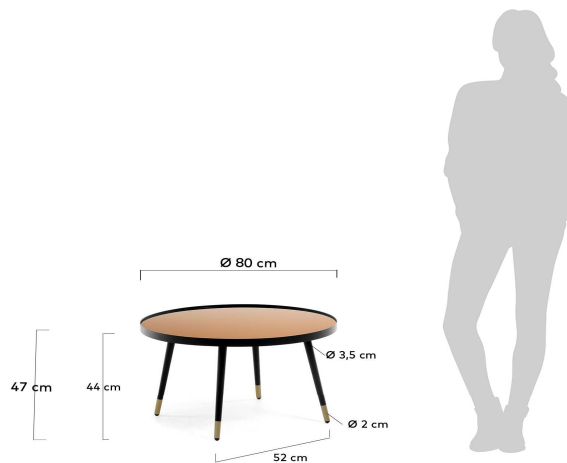

DILA

Descriptions

Product code	CC1270C83
Product description	Dila coffee table Ø 80 cm The Dila coffee table has a glass top with a copper-effect layer underneath, giving it a very chic touch. In addition, the top is supported on a steel structure which is painted in matte black, with a golden decoration on each leg which gives it a pe
Origin country	CN

Dimensions

Height x Width x Depth (cm)	47 cm	x	80 cm	x	80 cm
Product weight (Kg)	12,9 Kg				

Technical drawings

Features

Use (domestic/contract/office)	Domestic
Indoor (yes/no)	Yes
Alfresco (yes/no)	No
Outdoor (yes/no)	No
Max. load (kg)	25
Adjustable height (yes/no)	No
Adjustable height mechanism description	N/A
Top tilt angle range	
Feet pad type	Plastic pad
Adjustable feet (yes/no)	No
Doors included (yes/no)	No
Number of doors	
Door opening system	N/A
Door soft-close function (yes/no)	N/A
Drawers included (yes/no)	No
Number of drawers	

Box 1	1
Description	Dila coffee table Ø 80 cm
Description box	FULL ITEM
Height x Width x Depth (cm)	12 x 91 x 90
Cbm (m3) / Gross weight (Kg) / Net weight (Kg)	0,098 / 15,8 / 12,9

Box 2	
Description	
Description box	
Height x Width x Depth (cm)	x x
Cbm (m3) / Gross weight (Kg) / Net weight (Kg)	/ /