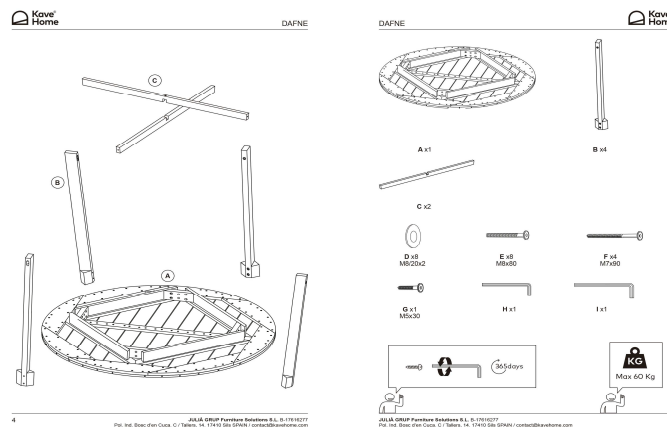

Extension mechanism type	
Number of leaves	
Stored inside (yes/no)	N/A
Adjustable feet (yes/no)	No

Materials

Main material	Solid wood
Top material	Acacia wood (Acacia auriculiformis)
Top finishing	
Leaf material	
Leaf finishing	
Legs material	Acacia wood (Acacia Mangium)
Legs finishing	Clear, Varnished
Feet pad type	None

Assembly

Unpacking time (min)	5
Assembly required (yes/no)	Yes
Difficulty of assembly	Easy
People required	2
Assembly time (min)	15
Assembly suggestions	Check and classify all fittings before starting the assembly. Assemble on a soft surface.

Assembly instructions

Care & Warranties

General warnings	We recommend the use of tablecloth and coasters to avoid stains. Do not use abrasive products like acetones, bleaches, solvents, etc. Sharp elements can scratch the product surface.
Specific use and care instructions	Clean with a mild soapy solution and dry immediately. We strongly recommend varnishing/re-staining the furniture regularly once a year to prevent dryness, cracks and moisture absorption.
Specific use and care instructions for outdoor	Store the furniture in a dry indoor place. If you want to leave it outdoors, protect it with a waterproof cover in autumn, winter and rainy season.
Years of guarantee	2
Made according to	
FSC certified (yes/no)	Yes
PEFC certified (yes/no)	N/A
FLEGT license (yes/no)	N/A
Variation type	Light and environment conditions may distort the color perception of the
Purposeful distressing type	No distressing