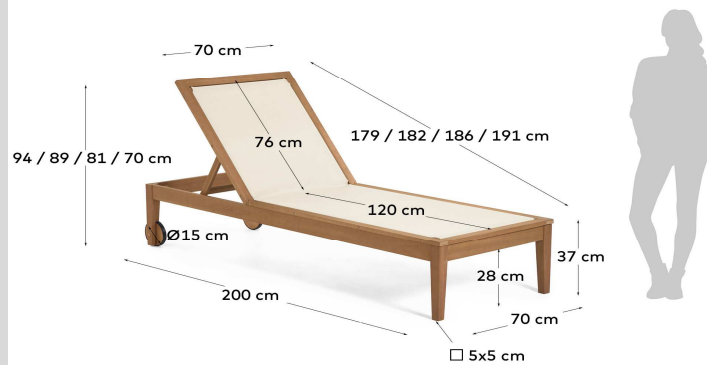

## Dimensions

Height x Width x Depth (cm)	37 / 94 c	x	70 cm	x	200 cm
Product weight (kg)	14 Kg				
Seat height (cm)	37				
Seat width (cm)	70				
Seat depth (cm)	120				
Armrest height (cm)					
Armrest width (cm)					

## Features

Use (domestic/contract/office)	Domestic+
Indoor (yes/no)	Yes
Alfresco (yes/no)	Yes
Outdoor (yes/no)	Yes
Seating capacity	1
Max. load (kg)	130
Stackable (yes/no)	
Stacks up to	
Foldable (yes/no)	Yes