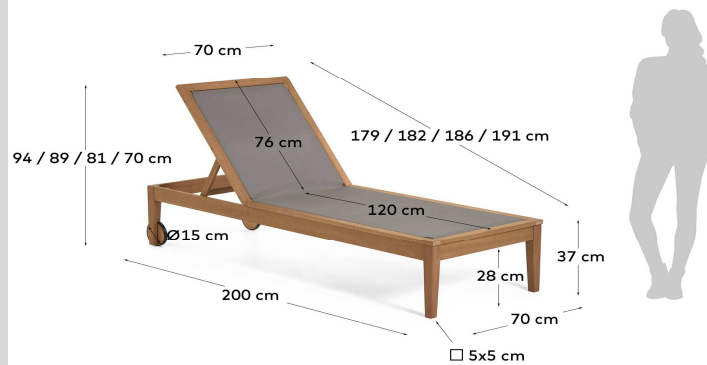

CATERIN

Descriptions

Product code	CC2158J19
Product description	Caterin solid eucalyptus sun lounger in green FSC 100% Find the perfect spot for relaxing outdoors with our Caterin sun lounger. The backrest has four positions, the green textilene mesh is UV-resistant and the wheels make it easy to move around. What's more, the solid eucalyptus wood is sustainably sou
Origin country	VN

Dimensions

Height x Width x Depth (cm)	37 / 94 c	x	70 cm	x	200 cm
Product weight (kg)	14 Kg				
Seat height (cm)	37				
Seat width (cm)	70				
Seat depth (cm)	120				
Armrest height (cm)					
Armrest width (cm)					

Technical drawings

Features

Use (domestic/contract/office)	Domestic+
Indoor (yes/no)	Yes
Alfresco (yes/no)	Yes
Outdoor (yes/no)	Yes
Seating capacity	1
Max. load (kg)	130
Stackable (yes/no)	
Stacks up to	
Foldable (yes/no)	Yes

Reclining (yes/no)	Yes
Sliding seat (yes/no)	N/A
Swivel (yes/no)	N/A
Fabric durability resistance (Martindale cycles)	
Water repellent (yes/no)	
Stain resistant (yes/no)	
Fire resistant (yes/no)	No
UV resistance level (1-5)	4
Seat detachable (yes/no)	N/A
Seat removable cover (yes/no)	N/A
Backrest detachable (yes/no)	N/A
Backrest removable cover (yes/no)	N/A
Adjustable feet (yes/no)	No
Armrest included (yes/no)	N/A
Armrest type	
Armrest removable cover (yes/no)	
Headrest included (yes/no)	N/A
Headrest detachable (yes/no)	N/A
Headrest removable cover (yes/no)	N/A
Cushion included (yes/no)	N/A
Number of cushions	
Cushion removable cover (yes/no)	N/A
Storage included (yes/no)	N/A
Storage capacity (l)	
Storage lifting mechanism	
Footrest included (yes/no)	N/A
Footstool included (yes/no)	