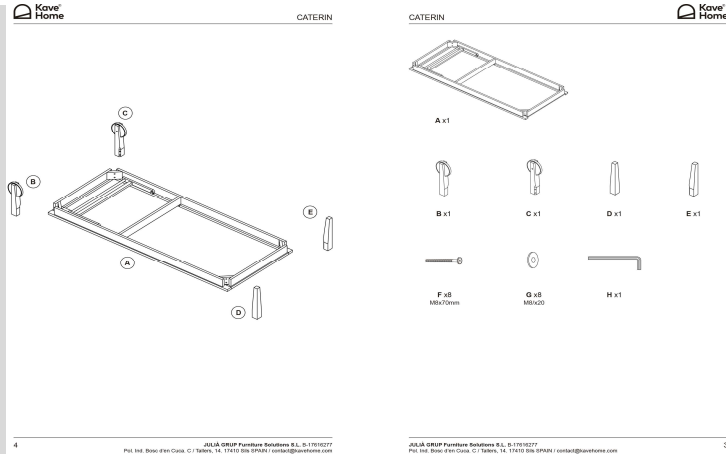

Assembly

Unpacking time (min)	5
Assembly required (yes/no)	Yes
Difficulty of assembly	Easy
People required	2
Assembly time (min)	25
Assembly suggestions	Check and classify all fittings before starting the assembly. Assemble on a soft surface.

Assembly instructions

Care & Warranties

General warnings	Do not use abrasive products like acetones, bleaches, solvents, etc. To extend the durability of wooden outdoor furniture please follow the specific care instructions.
Specific use and care instructions	Clean with a mild soapy solution and dry immediately. We strongly recommend varnishing/re-staining the furniture regularly once a year to prevent dryness, cracks and moisture absorption.
Specific use and care instructions for outdoor	Store the furniture in a dry indoor place. If you want to leave it outdoors, protect it with a waterproof cover in autumn, winter and rainy season.
Years of guarantee	2
Made according to	EN 581:2017 for outdoor household use seats
FSC certified (yes/no)	Yes
PEFC certified (yes/no)	N/A
FLEGT license (yes/no)	N/A
Variation type	Light and environment conditions may distort the color perception of the
Purposeful distressing type	No distressing
Additional information	Wood origin country: Uruguay