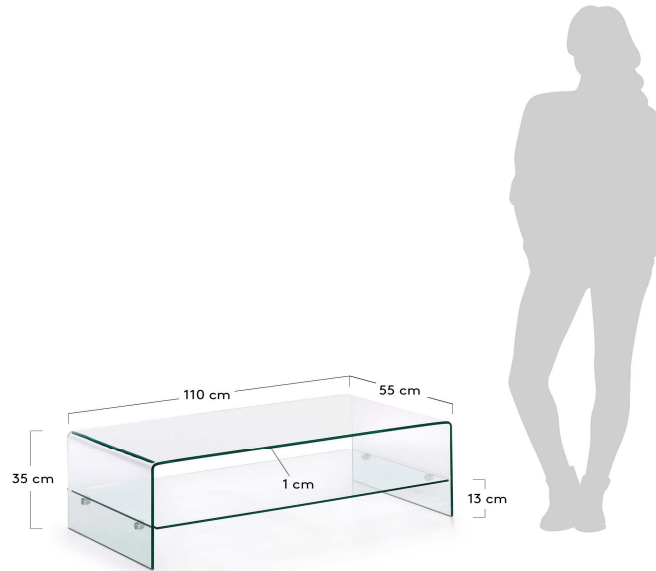

BURANO

Descriptions

Product code	C536C07
Product description	BURANO Coffee Table 110x55 clear glass Coffee table with tray in clear tempered glass. Thickness of the glass 10 mm.
Origin country	CN

Dimensions

Height x Width x Depth (cm)	35 cm	x	110 cm	x	55 cm
Product weight (Kg)	35,5 Kg				

Technical drawings

Features

Use (domestic/contract/office)	Domestic
Indoor (yes/no)	Yes
Alfresco (yes/no)	No
Outdoor (yes/no)	No
Max. load (kg)	30
Adjustable height (yes/no)	No
Adjustable height mechanism description	N/A
Top tilt angle range	
Feet pad type	Soft plastic pad for paviwood
Adjustable feet (yes/no)	No
Doors included (yes/no)	No
Number of doors	
Door opening system	N/A
Door soft-close function (yes/no)	N/A
Drawers included (yes/no)	No
Number of drawers	

Box 1	1
Description	BURANO Coffee Table 110x55 clear glass
Description box	FULL ITEM
Height x Width x Depth (cm)	49 x 125 x 61,5
Cbm (m3) / Gross weight (Kg) / Net weight (Kg)	0,190 / 40,5 / 38

Box 2	
Description	
Description box	
Height x Width x Depth (cm)	x x
Cbm (m3) / Gross weight (Kg) / Net weight (Kg)	/ /