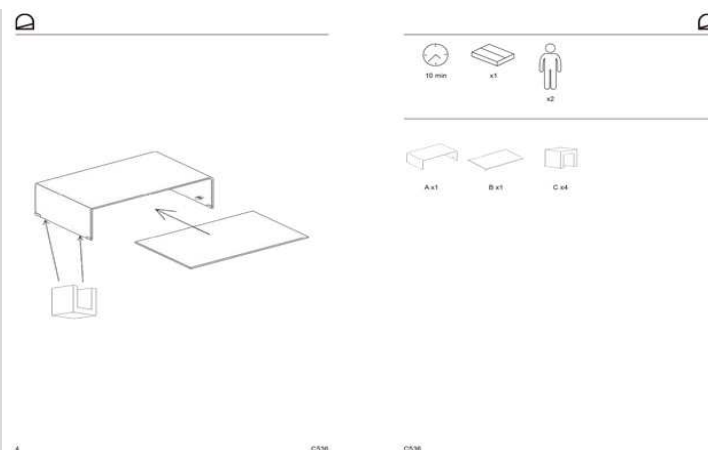

Drawer opening system	N/A
Runner guide mechanism	N/A
Runner soft-close function (yes/no)	N/A
Drawers max. load (kg)	N/A
Shelves included (yes/no)	Yes
Number of shelves	1
Adjustable shelves (yes/no)	No
Shelves max. load (kg)	3
Wall brackets antitilting included (yes/no)	No

Materials

Material description	N/A
Finishing description	N/A
Back processed (yes/no)	Yes
Legs material	Tempered glass
Legs finishing	Clear
Door material	N/A
Drawer material	N/A
Runner material of the drawers	N/A
Shelves material	Tempered glass

Assembly

Unpacking time (min)	3
Assembly required (yes/no)	Yes
Difficulty of assembly	Easy
People required	2
Assembly time (min)	10
Assembly suggestions	Assemble on a soft protecting surface.

Assembly instructions

Care & Warranties

General warnings	Do not place near direct sources of heat. Keep away from direct solar light. Do not use abrasive products like acetones, bleaches, solvents, etc. Sharp elements can scratch the product surface.
Specific use and care instructions	Clean the product with a wet cloth dampened in a mild cleaner and dry immediately. Dust it with a duster.
Specific use and care instructions for outdoor	
Years of guarantee	2
Made according to	
FSC certified (yes/no)	N/A
PEFC certified (yes/no)	N/A
FLEGT license (yes/no)	N/A