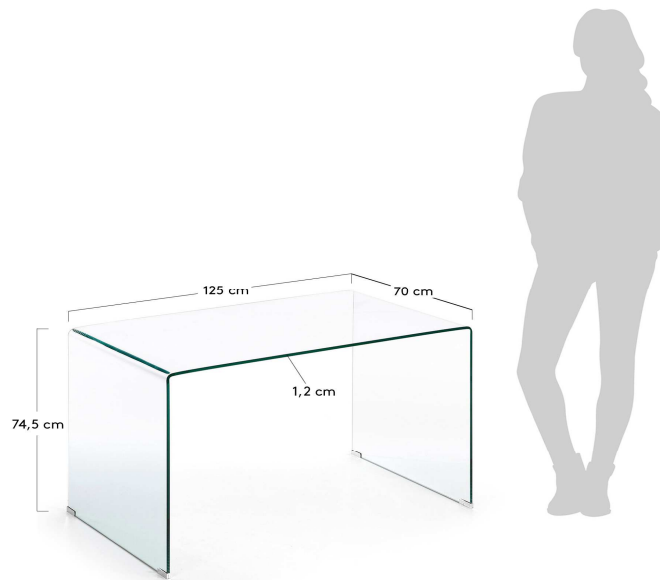

Technical drawings

Features

Use (domestic/contract/office)	Domestic
Indoor (yes/no)	Yes
Alfresco (yes/no)	No
Outdoor (yes/no)	No
Max. load (kg)	40
Adjustable height (yes/no)	No
Adjustable height mechanism description	N/A
Top tilt angle range	
Feet pad type	Soft plastic pad for paviwood
Adjustable feet (yes/no)	No
Doors included (yes/no)	No
Number of doors	
Door opening system	N/A
Door soft-close function (yes/no)	N/A
Drawers included (yes/no)	No
Number of drawers