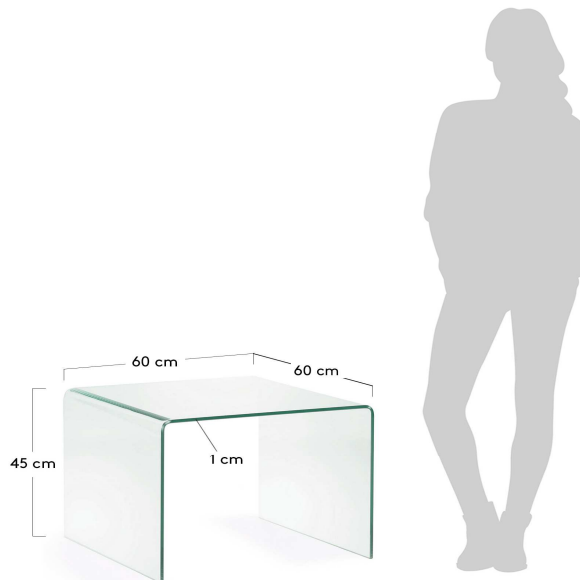

Technical drawings

Features

Use (domestic/contract/office)	Domestic
Indoor (yes/no)	Yes
Alfresco (yes/no)	No
Outdoor (yes/no)	No
Max. load (kg)	20
Adjustable height (yes/no)	No
Adjustable height mechanism description	N/A
Top tilt angle range	
Feet pad type	Soft plastic pad for paviwood
Adjustable feet (yes/no)	No
Doors included (yes/no)	No
Number of doors	
Door opening system	N/A
Door soft-close function (yes/no)	N/A
Drawers included (yes/no)	No
Number of drawers