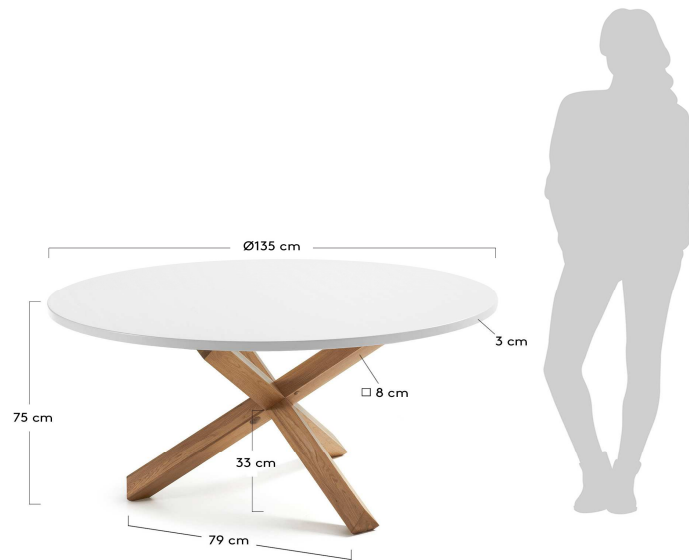

NORI

Descriptions

Product code	CC0531L05
Product description	NORI Table Ø135 oak natural, lacquered matt white Table with natural finish solid oak legs and top in white matt lacquered MDF.
Origin country	CN

Dimensions

Height x Width x Depth (cm)	75 cm	x	135 cm	x	135 cm
Product weight (Kg)	45 Kg				
Top thickness (mm)	30				
Leaf sizes	N/A				

Technical drawings

Features

Use (domestic/contract/office)	Domestic
Indoor (yes/no)	Yes
Alfresco (yes/no)	No
Outdoor (yes/no)	No
Extendible (yes/no)	No
Adjustable height (yes/no)	No
Foldable (yes/no)	No
Seating capacity	6
Seating capacity fully extended	6
Max. load (kg)	50
Top edge type	Flat
Scratch and wear resistance (Mohs scale)	
Hardness (Rockwell method)	

Additional information	Wood origin country: China
------------------------	----------------------------

Packaging

Units per lot	
Cbm (m3) / Gross weight (Kg)	0,229 / 55,5
Nº of boxes	2

Box 1	1
Description	NORI Table Ø135 oak natural, lacquered matt white
Description box	TOP
Height x Width x Depth (cm)	8 x 146,5 x 145
Cbm (m3) / Gross weight (Kg) / Net weight (Kg)	0,170 / 37,1 / 28

Box 2	2
Description	NORI Table Ø135 oak natural, lacquered matt white
Description box	FRAME
Height x Width x Depth (cm)	32 x 131 x 14
Cbm (m3) / Gross weight (Kg) / Net weight (Kg)	0,059 / 18,4 / 17

Box 3	
Description	
Description box	
Height x Width x Depth (cm)	x x
Cbm (m3) / Gross weight (Kg) / Net weight (Kg)	/ /