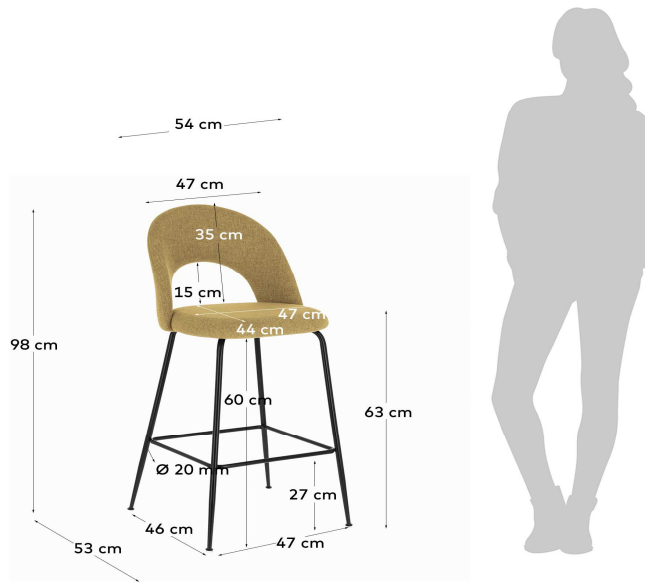

MAHALIA

Descriptions

Product code	CC1807PK81
Product description	Mahalia mustard-yellow stool height 63 cm This stool, from the Mahalia collection, is upholstered with a mustard-yellow fabric that will make your life much more comfortable, even without sitting on it. What if you spill your coffee or wine? No drama. This fabric is easy-clean and resistant
Origin country	CN

Dimensions

Height x Width x Depth (cm)	98 cm	x	54 cm	x	53 cm
Product weight (kg)	6 Kg				
Seat height (cm)	63				
Seat width (cm)	47				
Seat depth (cm)	44				
Armrest height (cm)					
Armrest width (cm)					
Backrest height (cm)	35				

Technical drawings

Features

Use (domestic/contract/office)	Domestic
Indoor (yes/no)	Yes
Alfresco (yes/no)	No
Outdoor (yes/no)	No
Stackable (yes/no)	No
Stacks up to	
Max. load (kg)	120
Adjustable height (yes/no)	No
Adjustable height mechanism description	N/A

Packaging

Units per lot	
Cbm (m3) / Gross weight (Kg)	0,0845 / 7,85
Nº of boxes	1
Box 1	1
Description	Mahalia mustard-yellow stool height 63 cm
Description box	FULL ITEM
Height x Width x Depth (cm)	76 x 57 x 57
Cbm (m3) / Gross weight (Kg) / Net weight (Kg)	0,085 / 7,85 / 6
Box 2	
Description	
Description box	
Height x Width x Depth (cm)	x x
Cbm (m3) / Gross weight (Kg) / Net weight (Kg)	/ /
Box 3	
Description	
Description box	
Height x Width x Depth (cm)	x x
Cbm (m3) / Gross weight (Kg) / Net weight (Kg)	/ /