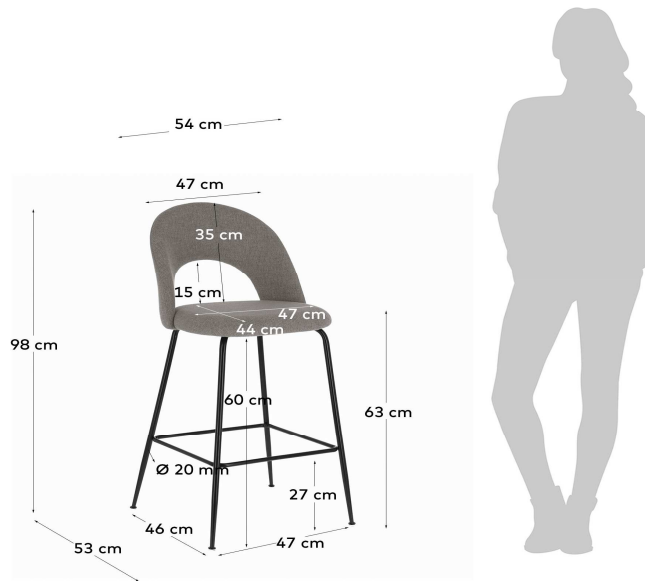

## Descriptions

Product code	CC1807PK03
Product description	Mahalia light grey stool height 63 cm This stool, from the Mahalia collection, is upholstered with a light grey fabric that will make your life much more comfortable, even without sitting on it. What if you spill your coffee or wine? No drama. This fabric is easy-clean and resistant to
Origin country	l CN

## Dimensions

Height x Width x Depth (cm)	98 cm	x	54 cm	x	53 cm
Product weight (kg)	6 Kg				
Seat height (cm)	63				
Seat width (cm)	47				
Seat depth (cm)	44				
Armrest height (cm)					
Armrest width (cm)					
Backrest height (cm)	35				

## Features

Use (domestic/contract/office)	Domestic
Indoor (yes/no)	Yes
Alfresco (yes/no)	No
Outdoor (yes/no)	No
Stackable (yes/no)	No
Stacks up to	
Max. load (kg)	120
Adjustable height (yes/no)	No
Adjustable height mechanism description	N/A

**Packaging**

Units per lot	
Cbm (m3) / Gross weight (Kg)	0,0845 / 7,85
Nº of boxes	1
Box 1	1
Description	Mahalia light grey stool height 63 cm
Description box	FULL ITEM
Height x Width x Depth (cm)	76 x 57 x 57
Cbm (m3) / Gross weight (Kg) / Net weight (Kg)	0,085 / 7,85 / 6
Box 2	
Description	
Description box	
Height x Width x Depth (cm)	x x
Cbm (m3) / Gross weight (Kg) / Net weight (Kg)	/ /
Box 3	
Description	
Description box	
Height x Width x Depth (cm)	x x
Cbm (m3) / Gross weight (Kg) / Net weight (Kg)	/ /