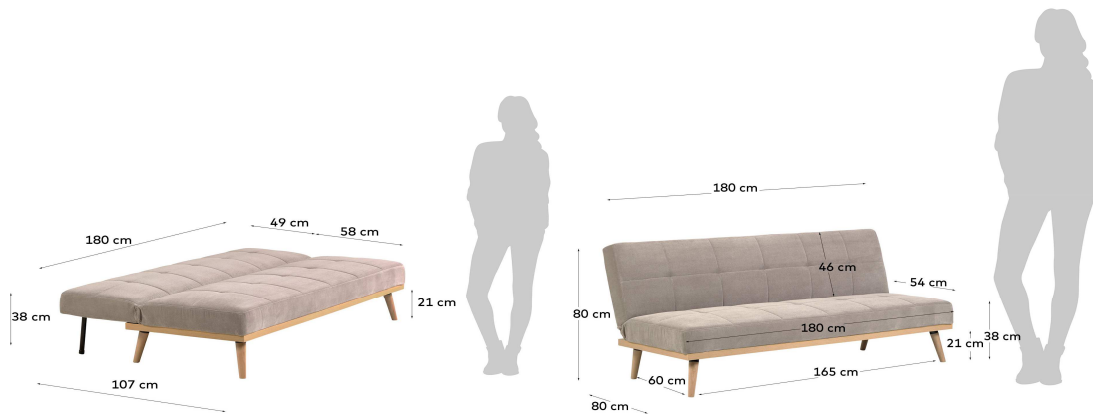

NIRIT

Descriptions

Product code	S675J03
Product description	Nirit sofa bed in grey 180 cm Did your dinner party go on to the wee small hours? Never worry, your guests will feel right at home on the Nirit sofa. It can be converted into a bed in a flash thanks to its simple mechanism. The perfect piece for nights where we lose track of time
Origin country	CN

Dimensions

Height x Width x Depth (cm)	80 cm	x	180 cm	x	80 cm
Product weight (Kg)	32 Kg				
Seat height (cm)	38				
Seat width (cm)	180				
Seat depth (cm)	54				
Armrest height (cm)					
Armrest width (cm)					
Bed height (cm)	40				
Mattress sizes (cm)					
Mattress thickness (cm)					

Technical drawings

Features

Use (domestic/contract/office)	Domestic
Indoor (yes/no)	Yes
Alfresco (yes/no)	No
Outdoor (yes/no)	No
Open/close description	Clic-clac
Seating capacity	3
Max. load (kg)	300
Reclining (yes/no)	Yes
Sliding seat (yes/no)	No
Fabric durability resistance (Martindale cycles)	>20.000
Water repellent (yes/no)	No
Stain resistant (yes/no)	No