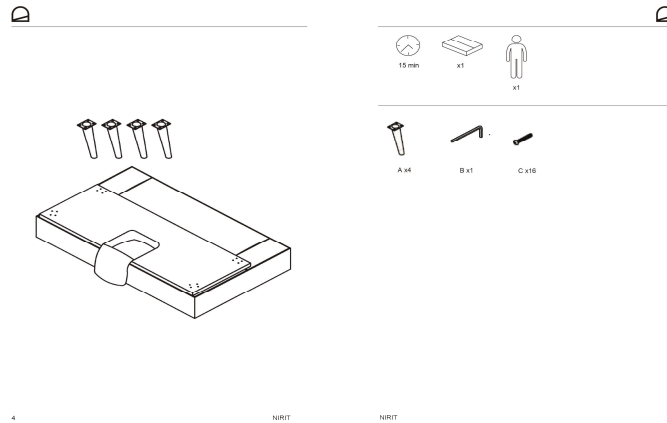

Assembly

Unpacking time (min)	10
Assembly required (yes/no)	Yes
Difficulty of assembly	Easy
People required	2
Assembly time (min)	10
Assembly suggestions	Check and classify all fittings before starting the assembly. Assemble on a soft surf

Assembly instructions

Care & Warranties

General warnings	Do not place near direct sources of heat. Keep away from direct solar light. Do not use abrasive products like acetones, bleaches, solvents, etc. Sharp elements can scratch the product surface.
Specific use and care instructions	Dust regularly with a clean dry cloth. Wipe up any spills immediately with a damp cloth and then dry the surface with a clean dry duster.
Specific use and care instructions for outdoor	N/A
Specific use and care instructions for mattress	
Years of guarantee	2
Made according to	EN 12520:2015 for household use seats
FSC certified (yes/no)	No
PEFC certified (yes/no)	No
FLEGT license (yes/no)	No
Variation type	No natural variation, Light and environment conditions may distort the color
Purposeful distressing type	No distressing
Additional information