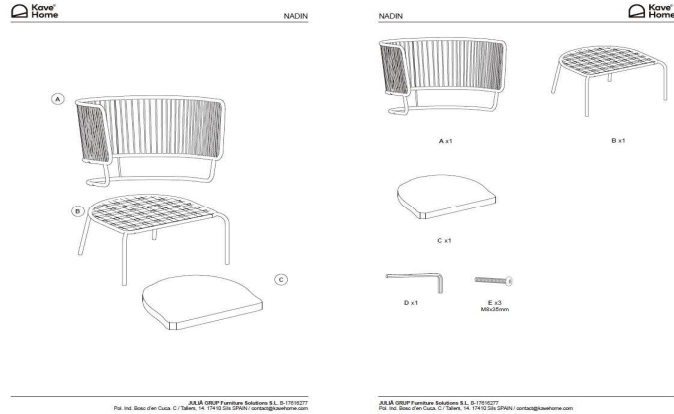

Assembly

Unpacking time (min)	5
Assembly required (yes/no)	Yes
Difficulty of assembly	Easy
People required	1
Assembly time (min)	20
Assembly suggestions	Check and classify all fittings before starting the assembly. Assemble on a soft surface.

Assembly instructions

Care & Warranties

General warnings	Do not use abrasive products like acetones, bleaches, solvents, etc.
Specific use and care instructions	Clean with a damp cloth in a mild cleaner and dry immediately.
Specific use and care instructions for outdoor	Cold washing for the fabric cushions. Store the furniture in a dry indoor place. If you want to leave it outdoors, protect it with a waterproof cover in autumn, winter and rainy season.
Years of guarantee	2
Made according to	EN 581:2017 for outdoor household use seats
FSC certified (yes/no)	N/A
PEFC certified (yes/no)	N/A
FLEGT license (yes/no)	N/A
Variation type	No natural variation, Light and environment conditions may distort the color
Purposeful distressing type	No distressing
Additional information