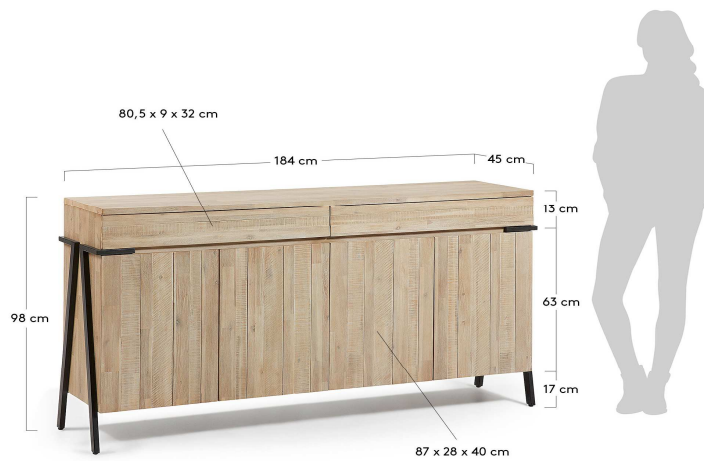

DISSET

Descriptions

Product code	DI001M46		
Product description	DISSET Sideboard 184x98 metal, acacia natural Sideboard in solid acacia wood in bleached natural finish. Legs in distressed painting metal.		
Origin country	VN		

Dimensions

Height x Width x Depth (cm)	98 cm	x	184 cm	x	45 cm
Product weight (Kg)	68 Kg				

Technical drawings

Features

Use (domestic/contract/office)	Domestic
Indoor (yes/no)	Yes
Alfresco (yes/no)	No
Outdoor (yes/no)	No
Max. load (kg)	90
Adjustable height (yes/no)	No
Adjustable height mechanism description	N/A
Top tilt angle range	
Feet pad type	Plastic pad
Adjustable feet (yes/no)	Yes
Doors included (yes/no)	Yes
Number of doors	4
Door opening system	Magnet lock
Door soft-close function (yes/no)	No
Drawers included (yes/no)	Yes
Number of drawers	2

Drawer opening system	Standard pull opening
Runner guide mechanism	Side-mounted ball bearing slides
Runner soft-close function (yes/no)	Yes
Drawers max. load (kg)	5
Shelves included (yes/no)	Yes
Number of shelves	2
Adjustable shelves (yes/no)	No
Shelves max. load (kg)	5
Wall brackets antitilting included (yes/no)	Yes

Box 1	1
Description	DISSET Sideboard 184x98 metal, acacia natural
Description box	FULL ITEM
Height x Width x Depth (cm)	111 x 191 x 52
Cbm (m3) / Gross weight (Kg) / Net weight (Kg)	1.102 / 84 / 68

Box 2	
Description	
Description box	
Height x Width x Depth (cm)	x x
Cbm (m3) / Gross weight (Kg) / Net weight (Kg)	/ /