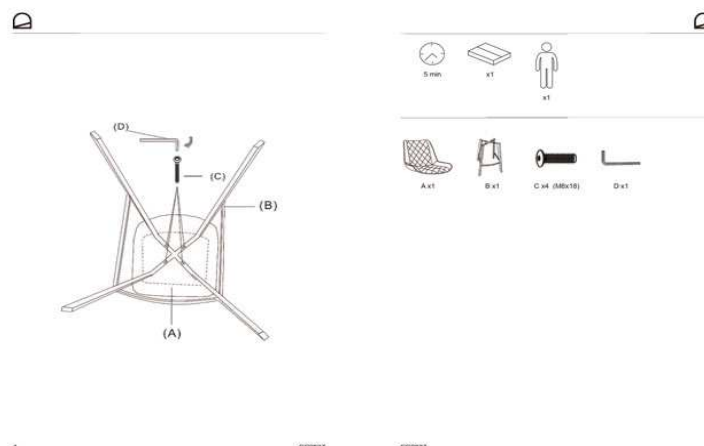

Materials

Main material	Synthetic Leather
Frame construction	Steel
Main finishing	Upholstered
Seat material details	Synthetic leather, Foam, Low emissions Plywood E0 class
Backrest material details	Synthetic leather, Foam, Low emissions Plywood E0 class
Armrest material details	N/A
Fabric type & specifications	Synthetic leather
Fabric composition	100% PU (Polyurethane)
Fabric grammage (g/m2)	
Upholstery fill material	Foam
Foam density (kg/m3)	24
Legs material	Steel
Legs finishing	Powder coated painted
Feet pad type	Plastic pad
Cushion fabric type	N/A
Cushion fabric composition	
Cushion grammage (g/m2)	
Cushion fill material	N/A
Cushion thickness (cm)	

Assembly

Unpacking time (min)	5
Assembly required (yes/no)	Yes
Difficulty of assembly	Easy
People required	1
Assembly time (min)	5
Assembly suggestions	Turn the seat upside down and tighten the screws. Check and classify all fittings before starting the assembly. Assemble on a soft surface.

Assembly instructions