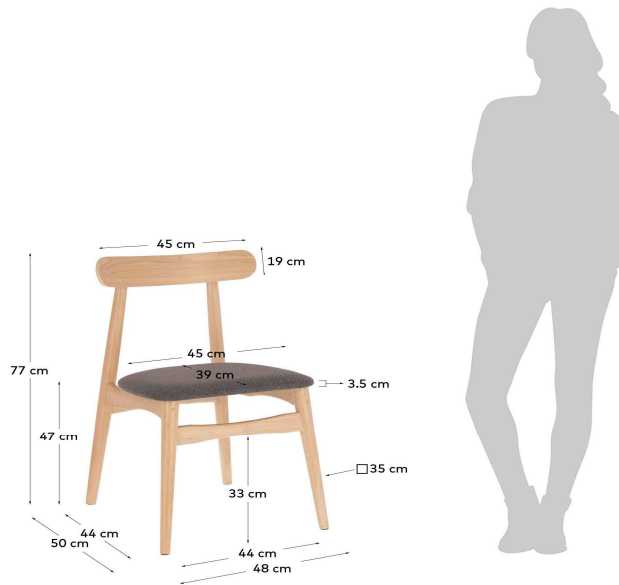

NAYME

Descriptions

Product code	CC1344AB15
Product description	Dark grey Nayme Chair All good memories happen around the table. So, you should choose well your chairs betting on the ones the best suit you. The Nayme chair is as unique as you, made with rubber tree solid wood, with exclusive lines and tones. Are you also limited editi
Origin country	MY

Dimensions

Height x Width x Depth (cm)	77 cm	x	48 cm	x	50 cm
Product weight (kg)	4,9 Kg				
Seat height (cm)	47				
Seat width (cm)	45				
Seat depth (cm)	39				
Armrest height (cm)					
Armrest width (cm)					
Backrest height (cm)	19				

Technical drawings

Features

Use (domestic/contract/office)	Domestic
Indoor (yes/no)	Yes
Alfresco (yes/no)	No
Outdoor (yes/no)	No
Stackable (yes/no)	No
Stacks up to	
Max. load (kg)	130
Adjustable height (yes/no)	No
Adjustable height mechanism description	

Foldable (yes/no)	No
Swivel (yes/no)	No
Reclining (yes/no)	No
Armrest included (yes/no)	No
Padded (yes/no)	Yes
Footrest included (yes/no)	No
Fabric durability resistance (Martindale cycles)	>100.000
Water repellent (yes/no)	No
Stain resistant (yes/no)	Yes
Fire resistant (yes/no)	Yes
UV resistance level (1-5)	
Removable chair cover (yes/no)	No
Removable cover parts description	
Adjustable feet (yes/no)	No
Castors information	
Cushion included (yes/no)	No
Cushion removable cover (yes/no)	N/A