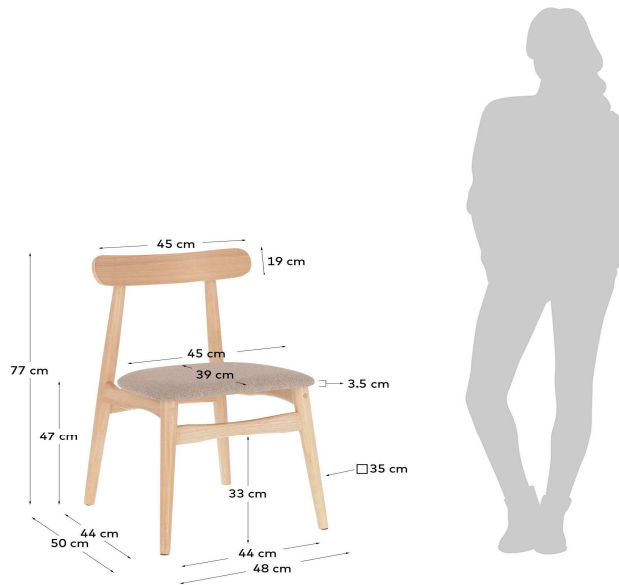

NAYME

Descriptions

Product code	CC1344AB12
Product description	Beige Nayme chair All good memories happen around the table. So, you should choose well your chairs betting on the ones the best suit you. The Nayme chair is unique as you, made with rubber tree solid wood, with exclusive lines and tones. Are you also limited edition?
Origin country	MY

Dimensions

Height x Width x Depth (cm)	77 cm	x	48 cm	x	50 cm
Product weight (kg)	4,9 Kg				
Seat height (cm)	47				
Seat width (cm)	45				
Seat depth (cm)	39				
Armrest height (cm)					
Armrest width (cm)					
Backrest height (cm)	19				

Technical drawings

Features

Use (domestic/contract/office)	Domestic
Indoor (yes/no)	Yes
Alfresco (yes/no)	No
Outdoor (yes/no)	No
Stackable (yes/no)	No
Stacks up to	
Max. load (kg)	130
Adjustable height (yes/no)	No
Adjustable height mechanism description	