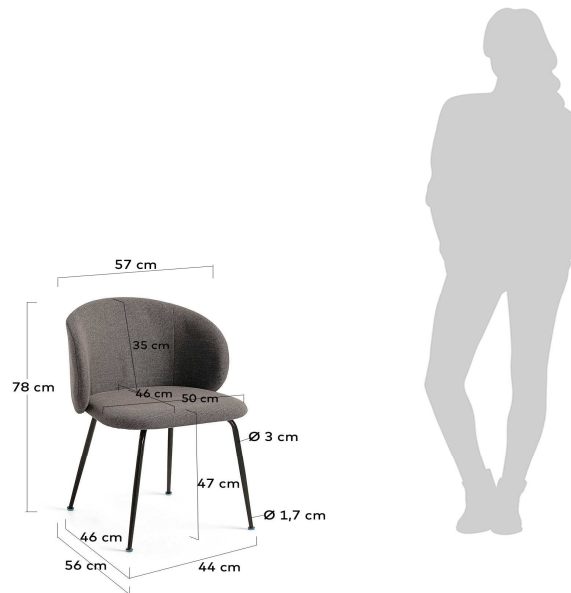

## Descriptions

Product code	CC1167PK15
Product description	MINNA Dark grey chair The Minna chair, upholstered in dark grey, is a designer dining chair that can take centre stage in any dining room with trendy décor. This designer piece will be essential for all your meals, whether large or more intimate. Now you need to pair it
Origin country	CN

## Dimensions

Height x Width x Depth (cm)	78 cm	x	57 cm	x	56 cm
Product weight (kg)	7 Kg				
Seat height (cm)	47				
Seat width (cm)	50				
Seat depth (cm)	46				
Armrest height (cm)					
Armrest width (cm)					
Backrest height (cm)	35				

## Features

Use (domestic/contract/office)	Domestic
Indoor (yes/no)	Yes
Alfresco (yes/no)	No
Outdoor (yes/no)	No
Stackable (yes/no)	No
Stacks up to	
Max. load (kg)	150
Adjustable height (yes/no)	No
Adjustable height mechanism description	N/A