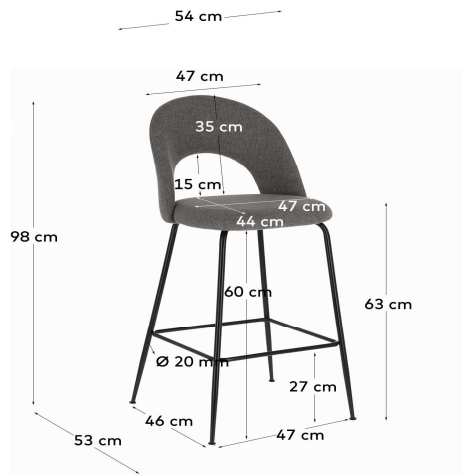

## Descriptions

Product code	CC1807PK15
Product description	Mahalia dark grey stool height 63 cm This stool, from the Mahalia collection, is upholstered with a dark grey fabric that will make your life much more comfortable, even without sitting on it. What if you spill your coffee or wine? No drama. This fabric is easy-clean and resistant to li
Origin country	CN

## Dimensions

Height x Width x Depth (cm)	98 cm	x	54 cm	x	53 cm
Product weight (kg)	6 Kg				
Seat height (cm)	63				
Seat width (cm)	47				
Seat depth (cm)	44				
Armrest height (cm)					
Armrest width (cm)					
Backrest height (cm)	35				

## Features

Use (domestic/contract/office)	Domestic
Indoor (yes/no)	Yes
Alfresco (yes/no)	No
Outdoor (yes/no)	No
Stackable (yes/no)	No
Stacks up to	
Max. load (kg)	120
Adjustable height (yes/no)	No
Adjustable height mechanism description	N/A

**Packaging**

Units per lot	
Cbm (m3) / Gross weight (Kg)	0,0845 / 7,85
Nº of boxes	1
Box 1	1
Description	Mahalia dark grey stool height 63 cm
Description box	FULL ITEM
Height x Width x Depth (cm)	76 x 57 x 57
Cbm (m3) / Gross weight (Kg) / Net weight (Kg)	0,085 / 7,85 / 6
Box 2	
Description	
Description box	
Height x Width x Depth (cm)	x x
Cbm (m3) / Gross weight (Kg) / Net weight (Kg)	/ /
Box 3	
Description	
Description box	
Height x Width x Depth (cm)	x x
Cbm (m3) / Gross weight (Kg) / Net weight (Kg)	/ /