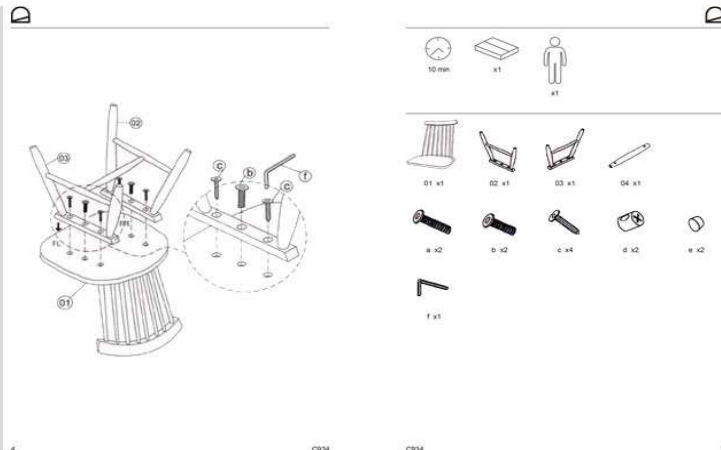

Foldable (yes/no)	No
Swivel (yes/no)	No
Reclining (yes/no)	No
Armrest included (yes/no)	No
Padded (yes/no)	No
Footrest included (yes/no)	No
Fabric durability resistance (Martindale cycles)	
Water repellent (yes/no)	N/A
Stain resistant (yes/no)	N/A
Fire resistant (yes/no)	N/A
UV resistance level (1-5)	
Removable chair cover (yes/no)	No
Removable cover parts description	N/A
Adjustable feet (yes/no)	No
Castors information	N/A
Cushion included (yes/no)	No
Cushion removable cover (yes/no)	N/A

Materials

Main material	Solid wood
Frame construction	Solid wood
Main finishing	Lacquered
Seat material details	Particle board, Rubber wood (Hevea spp.)
Backrest material details	Rubber wood (Ficus elastica)
Armrest material details	N/A
Fabric type & specifications	N/A
Fabric composition	
Fabric grammage (g/m2)	
Upholstery fill material	N/A
Foam density (kg/m3)	
Legs material	Rubber wood (Ficus elastica)
Legs finishing	Lacquered, Matt
Feet pad type	Nylon pad
Cushion fabric type	N/A
Cushion fabric composition	
Cushion grammage (g/m2)	
Cushion fill material	N/A
Cushion thickness (cm)	

Assembly

Unpacking time (min)	5
Assembly required (yes/no)	Yes
Difficulty of assembly	Easy
People required	1
Assembly time (min)	10
Assembly suggestions	Join both legs and then screw them to the seat. Check and classify all fittings before starting the assembly. Assemble on a soft surface.

Assembly instructions