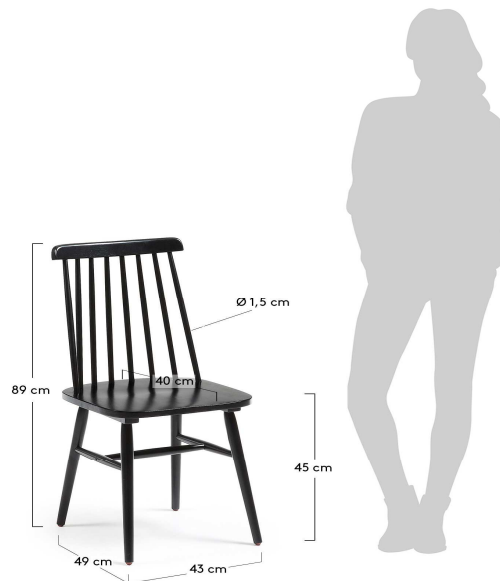

## Descriptions

Product code	C934M01
Product description	KRISTIE Chair wood black Solid rubber wood chair in black painted.

Origin country	ID
----------------	----

## Dimensions

Height x Width x Depth (cm)	89 cm	x	43 cm	x	49 cm
Product weight (kg)	6 Kg				
Seat height (cm)	45				
Seat width (cm)	43				
Seat depth (cm)	40				
Armrest height (cm)					
Armrest width (cm)					
Backrest height (cm)	44				

## Features

Use (domestic/contract/office)	Domestic
Indoor (yes/no)	Yes
Alfresco (yes/no)	No
Outdoor (yes/no)	No
Stackable (yes/no)	No
Stacks up to	
Max. load (kg)	130
Adjustable height (yes/no)	No
Adjustable height mechanism description	N/A