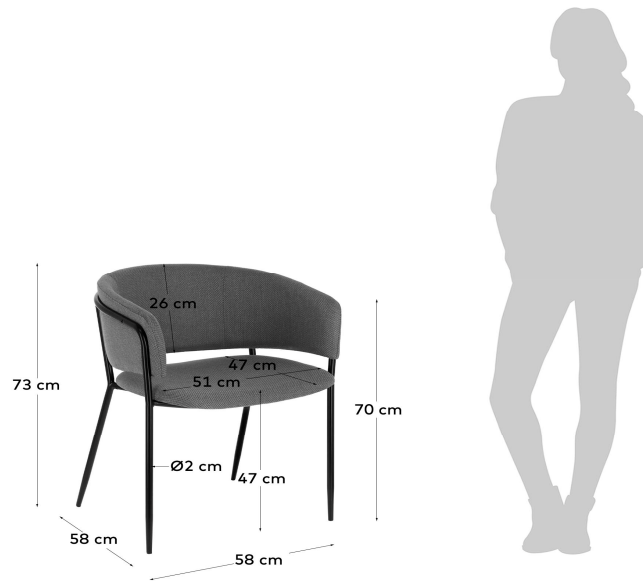

## Dimensions

Height x Width x Depth (cm)	73 cm	x	58 cm	x	58 cm
Product weight (kg)	6,65 Kg				
Seat height (cm)	47				
Seat width (cm)	51				
Seat depth (cm)	47				
Armrest height (cm)	70				
Armrest width (cm)	5				
Backrest height (cm)	26				

## Features

Use (domestic/contract/office)	Domestic+
Indoor (yes/no)	Yes
Alfresco (yes/no)	No
Outdoor (yes/no)	No
Stackable (yes/no)	No
Stacks up to	
Max. load (kg)	130
Adjustable height (yes/no)	No
Adjustable height mechanism description	N/A