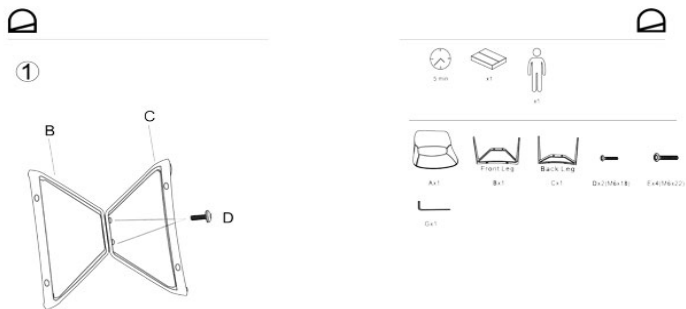

Materials

Main material	Fabric
Frame construction	Steel
Main finishing	Upholstered
Seat material details	Fabric, Foam, Low emissions Plywood E0 class
Backrest material details	Fabric, Foam, Low emissions Plywood E0 class
Armrest material details	N/A
Fabric type & specifications	Chenille
Fabric composition	100% Polyester
Fabric grammage (g/m2)	280
Upholstery fill material	Foam
Foam density (kg/m3)	24
Legs material	Steel
Legs finishing	Powder coated painted
Feet pad type	Plastic pad
Cushion fabric type	N/A
Cushion fabric composition	
Cushion grammage (g/m2)	
Cushion fill material	N/A
Cushion thickness (cm)	

Assembly

Unpacking time (min)	5
Assembly required (yes/no)	Yes
Difficulty of assembly	Easy
People required	1
Assembly time (min)	10
Assembly suggestions	Turn the seat upside down and tighten the screws. Check and classify all fittings before starting the assembly. Assemble on a soft surface.

Assembly instructions