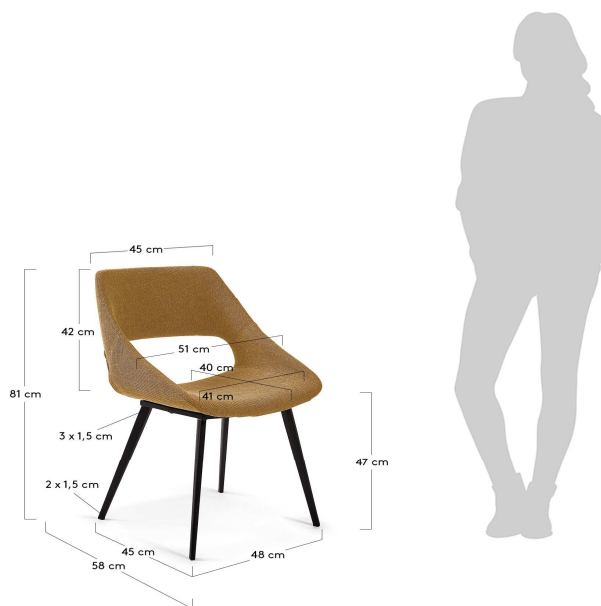

HEST

Descriptions

Product code	CC1149PK81
Product description	HEST Mustard chair The Hest chair, with a poplar plywood frame, has an upholstered back, seat and arms in mustard. This piece is inspired by mid-century design and is the ideal chair for your dining room or leisure chair for your office. You can enjoy it in both spaces
Origin country	CN

Dimensions

Height x Width x Depth (cm)	81 cm	x	51 cm	x	58 cm
Product weight (kg)	6 Kg				
Seat height (cm)	47				
Seat width (cm)	41				
Seat depth (cm)	40				
Armrest height (cm)					
Armrest width (cm)					
Backrest height (cm)	42				

Technical drawings

Features

Use (domestic/contract/office)	Domestic
Indoor (yes/no)	Yes
Alfresco (yes/no)	No
Outdoor (yes/no)	No
Stackable (yes/no)	No
Stacks up to	
Max. load (kg)	130
Adjustable height (yes/no)	No
Adjustable height mechanism description	N/A

Foldable (yes/no)	No
Swivel (yes/no)	No
Reclining (yes/no)	No
Armrest included (yes/no)	No
Padded (yes/no)	Yes
Footrest included (yes/no)	No
Fabric durability resistance (Martindale cycles)	>20.000
Water repellent (yes/no)	No
Stain resistant (yes/no)	Yes
Fire resistant (yes/no)	No
UV resistance level (1-5)	
Removable chair cover (yes/no)	No
Removable cover parts description	N/A
Adjustable feet (yes/no)	No
Castors information	N/A
Cushion included (yes/no)	No
Cushion removable cover (yes/no)	N/A