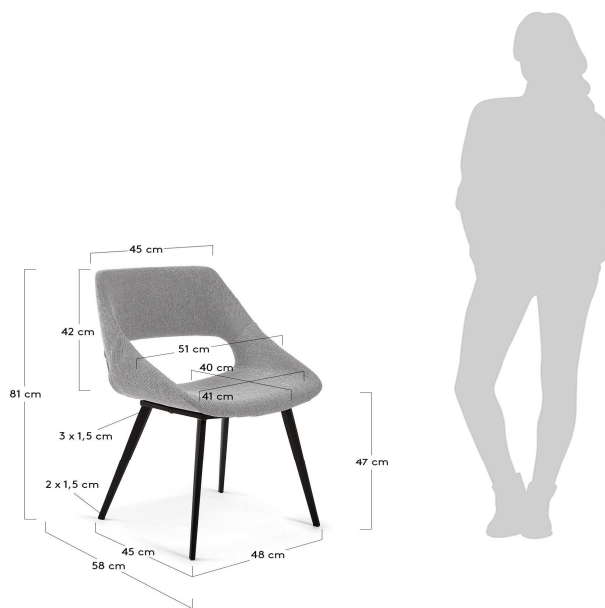

### Descriptions

Product code	CC1149PK03
Product description	HEST Light grey chair The Hest chair, with a poplar plywood frame, has an upholstered back, seat and arms in light grey. This piece is inspired by mid-century design and is the ideal chair for your dining room or leisure chair for your office. You can enjoy it in both spa
Origin country	CN

### Dimensions

Height x Width x Depth (cm)	81 cm	x	51 cm	x	58 cm
Product weight (kg)	6 Kg				
Seat height (cm)	47				
Seat width (cm)	41				
Seat depth (cm)	40				
Armrest height (cm)					
Armrest width (cm)					
Backrest height (cm)	42				

### Features

Use (domestic/contract/office)	Domestic
Indoor (yes/no)	Yes
Alfresco (yes/no)	No
Outdoor (yes/no)	No
Stackable (yes/no)	No
Stacks up to	
Max. load (kg)	130
Adjustable height (yes/no)	No
Adjustable height mechanism description	N/A