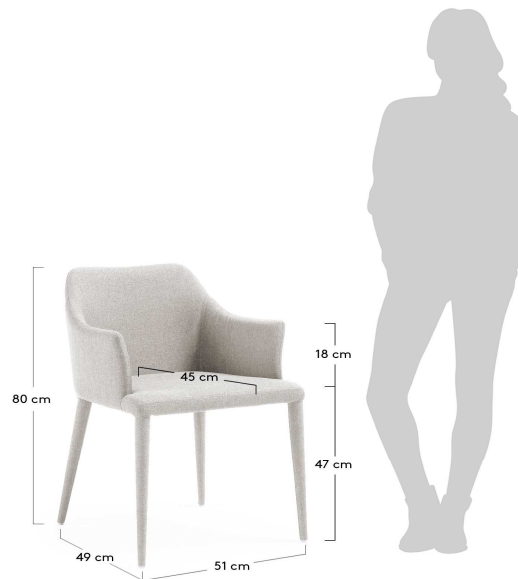

Technical drawings

Features

Use (domestic/contract/office)	Domestic+
Indoor (yes/no)	Yes
Alfresco (yes/no)	No
Outdoor (yes/no)	No
Stackable (yes/no)	No
Stacks up to	
Max. load (kg)	130
Adjustable height (yes/no)	No
Adjustable height mechanism description	N/A