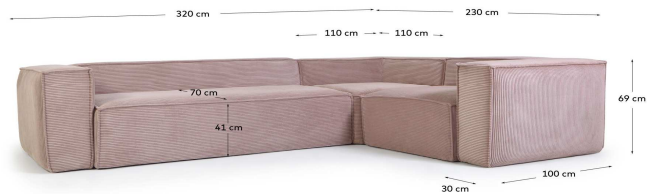

BLOK

Descriptions

Product code	S683LN24
Product description	Blok 4-seater corner sofa in pink corduroy, 320 x 230 cm This sofa has a deep and unique design, assuring a comfortable place to rest with style. Thanks to its cornered shape it makes the most of your space. For cozy days in or to simply sit back and relax on after a long day.
Origin country	ES

Dimensions

Height x Width x Depth (cm)	69 cm	x	320 cm	x	230 cm
Product weight (kg)	156,4 Kg				
Seat height (cm)	41				
Seat width (cm)	260				
Seat depth (cm)	70				
Armrest height (cm)	69				
Armrest width (cm)	30				

Technical drawings

Features

Use (domestic/contract/office)	Domestic+
Indoor (yes/no)	Yes
Alfresco (yes/no)	No
Outdoor (yes/no)	No
Seating capacity	4
Max. load (kg)	400
Stackable (yes/no)	No
Stacks up to	
Foldable (yes/no)	No

Packaging

Units per lot					
Cbm (m3) / Gross weight (Kg)	2.849	/	169		
Nº of boxes	6				
Box 1	S57AT090_LN24 - 1				
Description	BLOK Pink velveteen, seat 90, Blok Sofa				
Description box	ASIENTO 90				
Height x Width x Depth (cm)	74	x	94	x	45
Cbm (m3) / Gross weight (Kg) / Net weight (Kg)	0,313	/	19	/	17,3
Box 2	S57AT180_LN24 - 2				
Description	BLOK Pink velveteen, seat 180, Blok Sofa				
Description box	ASIENTO 180				
Height x Width x Depth (cm)	74	x	184	x	45
Cbm (m3) / Gross weight (Kg) / Net weight (Kg)	0,613	/	37	/	34,6
Box 3	S57BR_LN24 - 3				
Description	BLOK Pink velveteen, set arms, Blok Sofa				
Description box	SET 2 BRAZOS + HERRAJES				
Height x Width x Depth (cm)	70	x	100	x	62
Cbm (m3) / Gross weight (Kg) / Net weight (Kg)	0,434	/	30	/	28