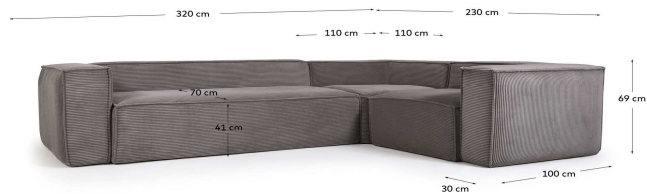

## Descriptions

Product code	S683LN15
Product description	Blok 4-seater corner sofa in grey corduroy, 320 x 230 cm This sofa has a deep and unique design, assuring a comfortable place to rest with style. Thanks to its cornered shape it makes the most of your space. For cozy days in or to simply sit back and relax on after a long day.
Origin country	ES

## Dimensions

Height x Width x Depth (cm)	69 cm	x	320 cm	x	230 cm
Product weight (kg)	156,4 Kg				
Seat height (cm)	41				
Seat width (cm)	260				
Seat depth (cm)	70				
Armrest height (cm)	69				
Armrest width (cm)	30				

## Features

Use (domestic/contract/office)	Domestic+
Indoor (yes/no)	Yes
Alfresco (yes/no)	No
Outdoor (yes/no)	No
Seating capacity	4
Max. load (kg)	400
Stackable (yes/no)	No
Stacks up to	
Foldable (yes/no)	No

**Packaging**

Units per lot					
Cbm (m3) / Gross weight (Kg)	2.849	/	169		
Nº of boxes	6				
<b>Box 1</b>	<b>S57AT090_LN15 - 1</b>				
Description	BLOK Grey velveteen, seat 90, Blok Sofa				
Description box	ASIENTO 90				
Height x Width x Depth (cm)	74	x	94	x	45
Cbm (m3) / Gross weight (Kg) / Net weight (Kg)	0,313	/	19	/	17,3
<b>Box 2</b>	<b>S57AT180_LN15 - 2</b>				
Description	BLOK Grey velveteen, seat 180, Blok Sofa				
Description box	ASIENTO 180				
Height x Width x Depth (cm)	74	x	184	x	45
Cbm (m3) / Gross weight (Kg) / Net weight (Kg)	0,613	/	37	/	34,6
<b>Box 3</b>	<b>S57BR_LN15 - 3</b>				
Description	BLOK Grey velveteen, set arms, Blok Sofa				
Description box	SET 2 BRAZOS + HERRAJES				
Height x Width x Depth (cm)	70	x	100	x	62
Cbm (m3) / Gross weight (Kg) / Net weight (Kg)	0,434	/	30	/	28