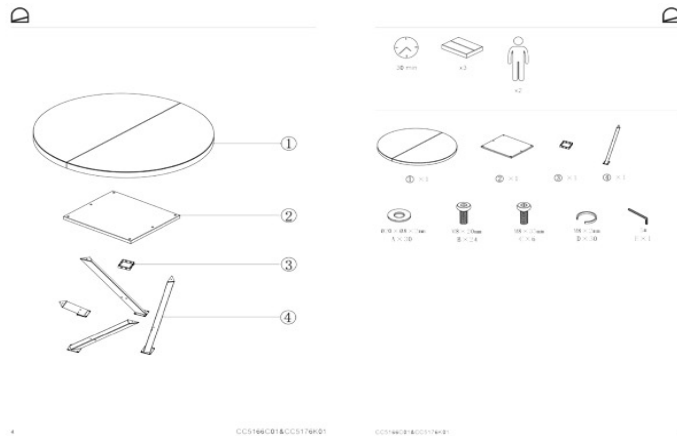

Extension mechanism type	Butterfly
Number of leaves	1
Stored inside (yes/no)	Yes
Adjustable feet (yes/no)	Yes

Materials

Main material	Glass
Top material	Tempered glass, Medium Density Fibers MDF with low formaldehyde emissions E0
Top finishing	Satin
Leaf material	Tempered glass, Medium Density Fibers MDF with low formaldehyde emissions E0
Leaf finishing	Satin
Legs material	Steel
Legs finishing	Powder coated painted, Matt
Feet pad type	Plastic pad

Assembly

Unpacking time (min)	5
Assembly required (yes/no)	Yes
Difficulty of assembly	Medium
People required	2
Assembly time (min)	30
Assembly suggestions	Put the top upside down and screw the legs. Check and classify all fittings before starting the assembly. Assemble on a soft surface.

Assembly instructions

Care & Warranties

General warnings	When using it use a waterproof tablecloth or a coaster. Do not place near direct sources of heat. Keep away from direct solar light. Do not use abrasive products like acetones, bleaches, solvents, etc. Sharp elements can scratch the product surface.
Specific use and care instructions	Clean the product with a wet cloth dampened in a mild cleaner and dry immediately. Dust it with a duster.
Specific use and care instructions for outdoor	N/A
Years of guarantee	2
Made according to	EN 12521:2010 for household use tables
FSC certified (yes/no)	No
PEFC certified (yes/no)	No
FLEGT license (yes/no)	N/A
Variation type	Colour tone, Light and environment conditions may distort the color perception
Purposeful distressing type	No distressing