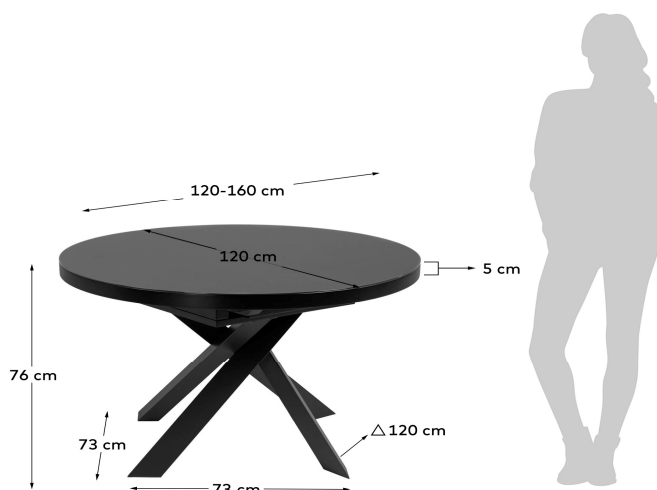

VASHTI

Descriptions

Product code	CC5166C01
Product description	Vashti extendable table Ø 120 (160) cm glass Thanks to this extendable table, with a satin glass finish, there will always be room for your guests. The structure with crossed legs will give you more leg space and adds extra comfort.
Origin country	CN

Dimensions

Height x Width x Depth (cm)	76 cm	x	120 / 160 cm	x	120 cm
Product weight (Kg)	75 Kg				
Top thickness (mm)	54				
Leaf sizes	40 X 120				

Technical drawings

Features

Use (domestic/contract/office)	Domestic+
Indoor (yes/no)	Yes
Alfresco (yes/no)	No
Outdoor (yes/no)	No
Extendible (yes/no)	Yes
Adjustable height (yes/no)	No
Foldable (yes/no)	No
Seating capacity	6
Seating capacity fully extended	8
Max. load (kg)	100
Top edge type	Flat
Scratch and wear resistance (Mohs scale)	3
Hardness (Rockwell method)	

Additional information

Packaging

Units per lot					
Cbm (m3) / Gross weight (Kg)	0,392	/	82		
Nº of boxes	3				
Box 1	1				
Description	Vashti extendable table Ø 120 (160) cm glass				
Description box	TOP				
Height x Width x Depth (cm)	18,5	x	128	x	126
Cbm (m3) / Gross weight (Kg) / Net weight (Kg)	0,298	/	61,2	/	56
Box 2	2				
Description	Vashti extendable table Ø 120 (160) cm glass				
Description box	JOINT PLATE				
Height x Width x Depth (cm)	8	x	66	x	58
Cbm (m3) / Gross weight (Kg) / Net weight (Kg)	0,031	/	6,3	/	5,8
Box 3	3				
Description	Vashti extendable table Ø 120 (160) cm glass				
Description box	LEGS				
Height x Width x Depth (cm)	36	x	106	x	16,5
Cbm (m3) / Gross weight (Kg) / Net weight (Kg)	0,063	/	14,5	/	13,2
Box 4					
Description					
Description box					
Height x Width x Depth (cm)		x		x	
Cbm (m3) / Gross weight (Kg) / Net weight (Kg)		/		/	