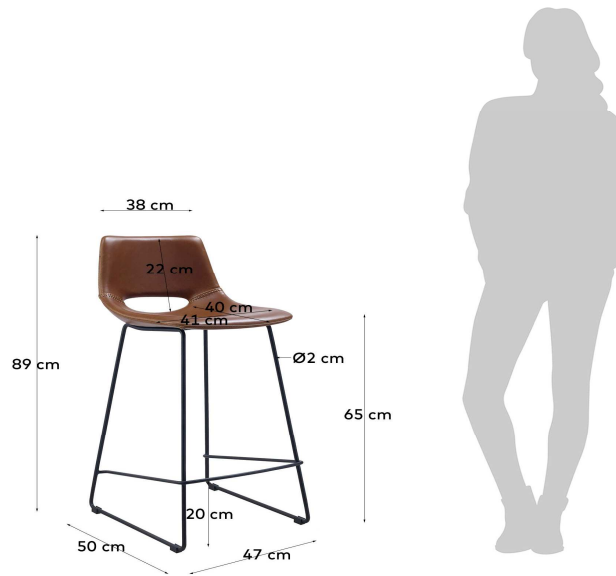

### Descriptions

Product code	CC0912U10H
Product description	ZIGGY Stool 65cm metal black brown pu The Zahara stool, upholstered in a brown-coloured synthetic leather and with rounded finishes, has a seam surrounding its entire outline, enhancing its volume. Apart from having a comfortable seat, with an opening between the backrest and the seat, i
Origin country	CN

### Dimensions

Height x Width x Depth (cm)	89 cm	x	47 cm	x	50 cm
Product weight (kg)	7,2 Kg				
Seat height (cm)	65				
Seat width (cm)	41				
Seat depth (cm)	40				
Armrest height (cm)					
Armrest width (cm)					
Backrest height (cm)	22				

### Features

Use (domestic/contract/office)	Domestic
Indoor (yes/no)	Yes
Alfresco (yes/no)	No
Outdoor (yes/no)	No
Stackable (yes/no)	No
Stacks up to	
Max. load (kg)	130
Adjustable height (yes/no)	No
Adjustable height mechanism description	N/A