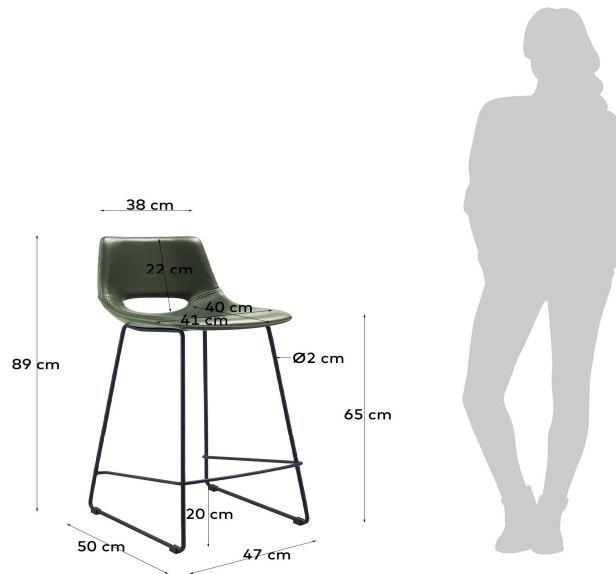

ZIGGY

Descriptions

Product code	CC0912U06H
Product description	ZIGGY Stool 65cm metal black green pu The Zahara stool, upholstered in a green-coloured synthetic leather and with rounded finishes, has a seam surrounding its entire outline, enhancing its volume. Apart from having a comfortable seat, with an opening between the backrest and the seat, i
Origin country	CN

Dimensions

Height x Width x Depth (cm)	89 cm	x	47 cm	x	50 cm
Product weight (kg)	7,2 Kg				
Seat height (cm)	65				
Seat width (cm)	41				
Seat depth (cm)	40				
Armrest height (cm)					
Armrest width (cm)					
Backrest height (cm)	22				

Technical drawings

Features

Use (domestic/contract/office)	Domestic
Indoor (yes/no)	Yes
Alfresco (yes/no)	No
Outdoor (yes/no)	No
Stackable (yes/no)	No
Stacks up to	
Max. load (kg)	130
Adjustable height (yes/no)	No
Adjustable height mechanism description	N/A