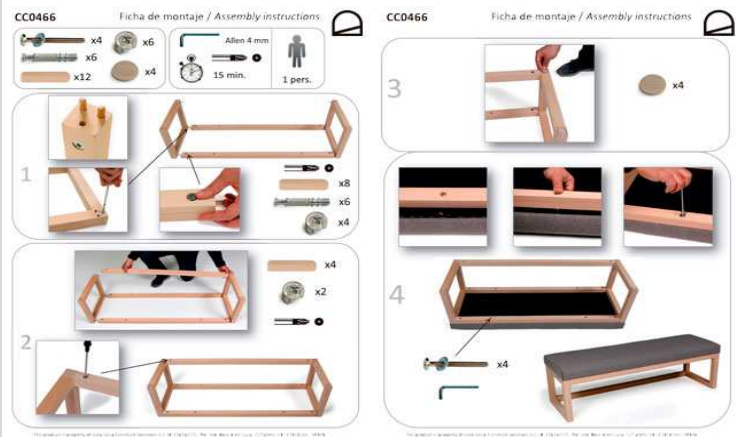

Foldable (yes/no)	No
Swivel (yes/no)	No
Reclining (yes/no)	No
Armrest included (yes/no)	No
Padded (yes/no)	Yes
Footrest included (yes/no)	No
Fabric durability resistance (Martindale cycles)	>20.000
Water repellent (yes/no)	No
Stain resistant (yes/no)	Yes
Fire resistant (yes/no)	No
UV resistance level (1-5)	
Removable chair cover (yes/no)	
Removable cover parts description	
Adjustable feet (yes/no)	No
Castors information	
Cushion included (yes/no)	No
Cushion removable cover (yes/no)	

Materials

Main material	Upholstered
Frame construction	Solid wood
Main finishing	
Seat material details	Foam, Particle board
Backrest material details	
Armrest material details	
Fabric type & specifications	Plain fabric
Fabric composition	100% Polyester
Fabric grammage (g/m2)	400
Upholstery fill material	Foam
Foam density (kg/m3)	25
Legs material	Beech wood (Fagus Sylvatica)
Legs finishing	Clear, Lacquered
Feet pad type	Felt pad
Cushion fabric type	
Cushion fabric composition	
Cushion grammage (g/m2)	
Cushion fill material	
Cushion thickness (cm)	

Assembly

Unpacking time (min)	5
Assembly required (yes/no)	Yes
Difficulty of assembly	Easy
People required	1
Assembly time (min)	15
Assembly suggestions	Join the frame first and then screw it to the seat. Check and classify all fittings before starting the assembly. Assemble on a soft surface.

Assembly instructions