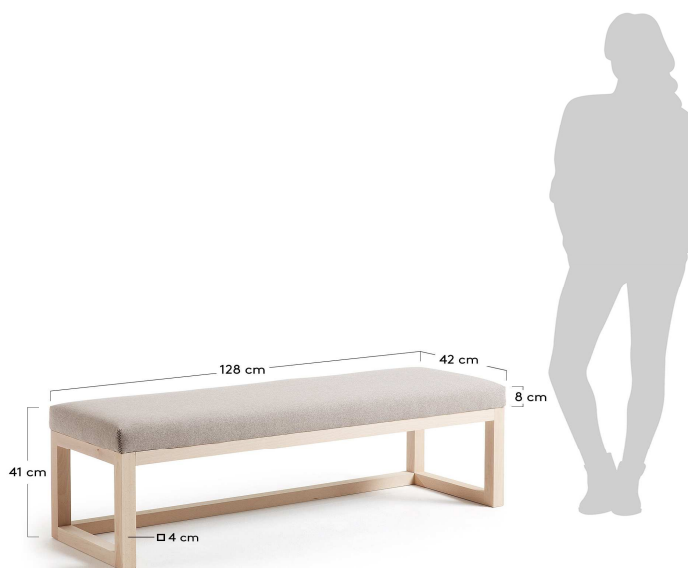

YOLA

Descriptions

Product code	CC0466VA12
Product description	YOLA Bench wood natural fabric beige Bench upholstered with fabric Varese anti-stain Teflon treatment. Natural beech wood legs.
Origin country	ES

Dimensions

Height x Width x Depth (cm)	41 cm	x	128 cm	x	42 cm
Product weight (kg)	13,9 Kg				
Seat height (cm)	41				
Seat width (cm)					
Seat depth (cm)	42				
Armrest height (cm)					
Armrest width (cm)					
Backrest height (cm)					

Technical drawings

Features

Use (domestic/contract/office)	Domestic+
Indoor (yes/no)	Yes
Alfresco (yes/no)	No
Outdoor (yes/no)	No
Stackable (yes/no)	No
Stacks up to	
Max. load (kg)	180
Adjustable height (yes/no)	No
Adjustable height mechanism description	