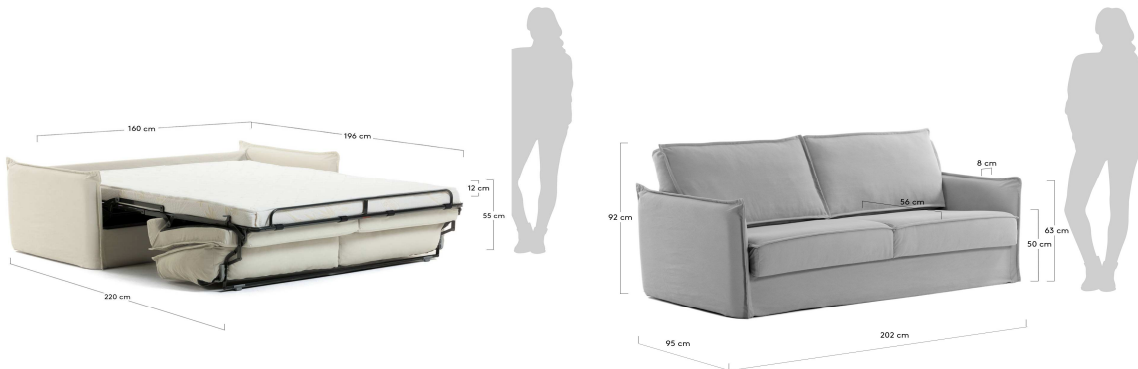

SAMSA

Descriptions

Product code	S473BL14
Product description	Samsa sofa bed in grey polyurethane 160 cm The fibre combination makes it nice and cosy. Practical, a two-fold mechanism turns it into a bed. And irresistible, covered in a gorgeous, light linen-effect fabric. A timeless design that meets all your needs.
Origin country	IT

Dimensions

Height x Width x Depth (cm)	92 cm	x	202 cm	x	95 - 220 cm
Product weight (Kg)	114 Kg				
Seat height (cm)	50				
Seat width (cm)	182				
Seat depth (cm)	56				
Armrest height (cm)	63				
Armrest width (cm)	10				
Bed height (cm)	55				
Mattress sizes (cm)	160 X 19				
Mattress thickness (cm)	12				

Technical drawings

Features

Use (domestic/contract/office)	Domestic+
Indoor (yes/no)	Yes
Alfresco (yes/no)	No
Outdoor (yes/no)	No
Open/close description	Mechanism with synchronized opening in 2 folds
Seating capacity	2
Max. load (kg)	300
Reclining (yes/no)	No
Sliding seat (yes/no)	No
Fabric durability resistance (Martindale cycles)	>20.000
Water repellent (yes/no)	No
Stain resistant (yes/no)	No

Materials

Main material	Fabric
Fabric type & specifications	Linen
Fabric composition	70% Cotton, 30% Polyester
Fabric grammage (g/m2)	325
Frame construction	Steel
Seat material details	Fabric
Seat fill material	Acrylic fibers, Foam
Seat foam density (kg/m3)	28
Backrest material details	Fabric
Backrest fill material	Acrylic fibers
Backrest foam density (kg/m3)	25
Legs material	Plastic
Legs finishing	Painted
Feet pad type	Plastic pad
Armrest material details	Foam, Particle board, Pine wood (Pinus pinaster)
Armrest density foam (kg/m3)	28
Headrest material details	N/A
Headrest density foam (kg/m3)	
Cushion fabric type	N/A
Cushion fabric composition	
Cushion fabric grammage (g/m2)	
Cushion fill material	N/A
Cushion thickness (cm)	
Mattress cover material	Fabric, Foam
Mattress grammage (g/m2)	120
Mattress core material	Foam
Mattress density foam (kg/m3)	21