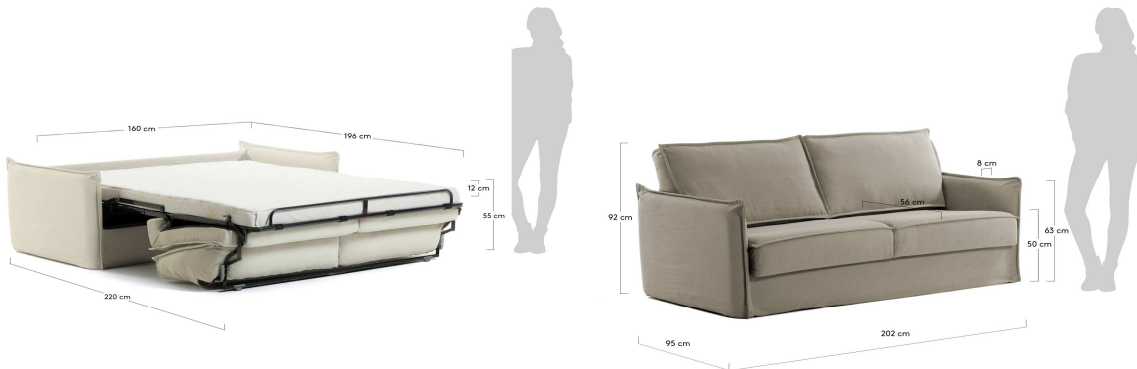

SAMSA

Descriptions

Product code	S473BL12
Product description	Samsa sofa bed in beige polyurethane 160 cm The fibre combination makes it nice and cosy. Practical, a two-fold mechanism turns it into a bed. And irresistible, covered in a gorgeous, light linen-effect fabric. A timeless design that meets all your needs.
Origin country	IT

Dimensions

Height x Width x Depth (cm)	92 cm	x	202 cm	x	95 - 220 cm
Product weight (Kg)	114 Kg				
Seat height (cm)	50				
Seat width (cm)	182				
Seat depth (cm)	56				
Armrest height (cm)	63				
Armrest width (cm)	10				
Bed height (cm)	55				
Mattress sizes (cm)	160 X 19				
Mattress thickness (cm)	12				

Technical drawings

Features

Use (domestic/contract/office)	Domestic+
Indoor (yes/no)	Yes
Alfresco (yes/no)	No
Outdoor (yes/no)	No
Open/close description	Mechanism with synchronized opening in 2 folds
Seating capacity	2
Max. load (kg)	300
Reclining (yes/no)	No
Sliding seat (yes/no)	No
Fabric durability resistance (Martindale cycles)	>20.000
Water repellent (yes/no)	No
Stain resistant (yes/no)	No

Materials

Main material	Fabric
Fabric type & specifications	Linen
Fabric composition	70% Cotton, 30% Polyester
Fabric grammage (g/m2)	325
Frame construction	Steel
Seat material details	Fabric
Seat fill material	Acrylic fibers, Foam
Seat foam density (kg/m3)	28
Backrest material details	Fabric
Backrest fill material	Acrylic fibers
Backrest foam density (kg/m3)	25
Legs material	Plastic
Legs finishing	Painted
Feet pad type	Plastic pad
Armrest material details	Foam, Particle board, Pine wood (Pinus pinaster)
Armrest density foam (kg/m3)	28
Headrest material details	N/A
Headrest density foam (kg/m3)	
Cushion fabric type	N/A
Cushion fabric composition	
Cushion fabric grammage (g/m2)	
Cushion fill material	N/A
Cushion thickness (cm)	
Mattress cover material	Fabric, Foam
Mattress grammage (g/m2)	120
Mattress core material	Foam
Mattress density foam (kg/m3)	21