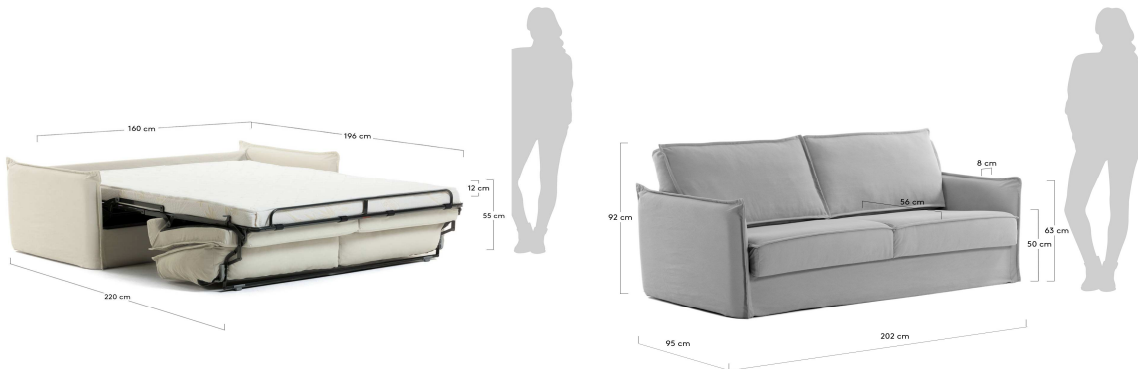

SAMSA

Descriptions

Product code	S472BL14
Product description	Samsa viscoelastic foam sofa bed in grey 160 cm The fibre combination makes it nice and cosy. Practical, a two-fold mechanism turns it into a bed. And irresistible, covered in a gorgeous, light linen-effect fabric. A timeless design that meets all your needs.
Origin country	IT

Dimensions

Height x Width x Depth (cm)	92 cm	x	202 cm	x	95 - 220 cm
Product weight (Kg)	114 Kg				
Seat height (cm)	50				
Seat width (cm)	182				
Seat depth (cm)	56				
Armrest height (cm)	63				
Armrest width (cm)	10				
Bed height (cm)	55				
Mattress sizes (cm)	160 X 19				
Mattress thickness (cm)	12				

Technical drawings

Features

Use (domestic/contract/office)	Domestic+
Indoor (yes/no)	Yes
Alfresco (yes/no)	No
Outdoor (yes/no)	No
Open/close description	Mechanism with synchronized opening in 2 folds
Seating capacity	2
Max. load (kg)	300
Reclining (yes/no)	No
Sliding seat (yes/no)	No
Fabric durability resistance (Martindale cycles)	>20.000
Water repellent (yes/no)	No
Stain resistant (yes/no)	No

Materials

Main material	Fabric
Fabric type & specifications	Linen
Fabric composition	70% Cotton, 30% Polyester
Fabric grammage (g/m2)	325
Frame construction	Steel
Seat material details	Fabric
Seat fill material	Acrylic fibers, Foam
Seat foam density (kg/m3)	28
Backrest material details	Fabric
Backrest fill material	Acrylic fibers
Backrest foam density (kg/m3)	25
Legs material	Plastic
Legs finishing	Painted
Feet pad type	Plastic pad
Armrest material details	Foam, Particle board, Pine wood (Pinus pinaster)
Armrest density foam (kg/m3)	28
Headrest material details	N/A
Headrest density foam (kg/m3)	
Cushion fabric type	N/A
Cushion fabric composition	
Cushion fabric grammage (g/m2)	
Cushion fill material	N/A
Cushion thickness (cm)	
Mattress cover material	Fabric
Mattress grammage (g/m2)	120
Mattress core material	Foam, Memory foam
Mattress density foam (kg/m3)	25