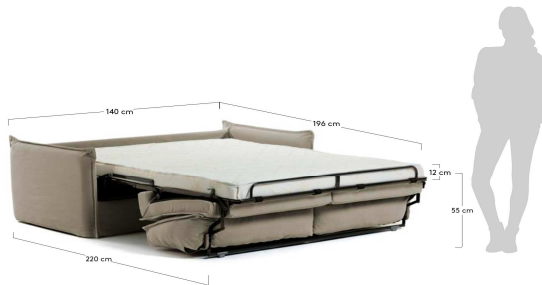

SAMSA

Descriptions

Product code	S470BL12
Product description	Samsa viscoelastic foam sofa bed in beige 140 cm The fibre combination makes it nice and cosy. Practical, a two-fold mechanism turns it into a bed. And irresistible, covered in a gorgeous, light linen-effect fabric. A timeless design that meets all your needs.
Origin country	IT

Dimensions

Height x Width x Depth (cm)	92 cm	x	182 cm	x	95 - 220 cm
Product weight (Kg)	104 Kg				
Seat height (cm)	43				
Seat width (cm)	162				
Seat depth (cm)	56				
Armrest height (cm)	63				
Armrest width (cm)	10				
Bed height (cm)	55				
Mattress sizes (cm)	140 X 19				
Mattress thickness (cm)	12				

Technical drawings

Features

Use (domestic/contract/office)	Domestic+
Indoor (yes/no)	Yes
Alfresco (yes/no)	No
Outdoor (yes/no)	No
Open/close description	Mechanism with synchronized opening in 2 folds
Seating capacity	2
Max. load (kg)	300
Reclining (yes/no)	No
Sliding seat (yes/no)	No
Fabric durability resistance (Martindale cycles)	>20.000
Water repellent (yes/no)	No
Stain resistant (yes/no)	No

Fire resistant (yes/no)	Yes
UV resistance level (1-5)	
Seat detachable (yes/no)	Yes
Seat removable cover (yes/no)	Yes
Backrest detachable (yes/no)	Yes
Backrest removable cover (yes/no)	Yes
Adjustable feet (yes/no)	No
Armrest included (yes/no)	Yes
Armrest type	Square
Armrest removable cover (yes/no)	Yes
Headrest included (yes/no)	No
Headrest detachable (yes/no)	N/A
Headrest removable cover (yes/no)	N/A
Cushion/s included (yes/no)	No
Number of cushions	
Cushion removable cover (yes/no)	N/A
Mattress included (yes/no)	Yes
Mattress type	Memory foam
Mattress comfort level	Medium
Mattress weight capacity (kg)	240
Mattress removable cover (yes/no)	No
Mattress reversible (yes/no)	No
Hypoallergenic fabric cover (yes/no)	Yes
Antibacterial fabric cover (yes/no)	
Storage included (yes/no)	No
Storage capacity (l)	
Storage lifting mechanism	N/A