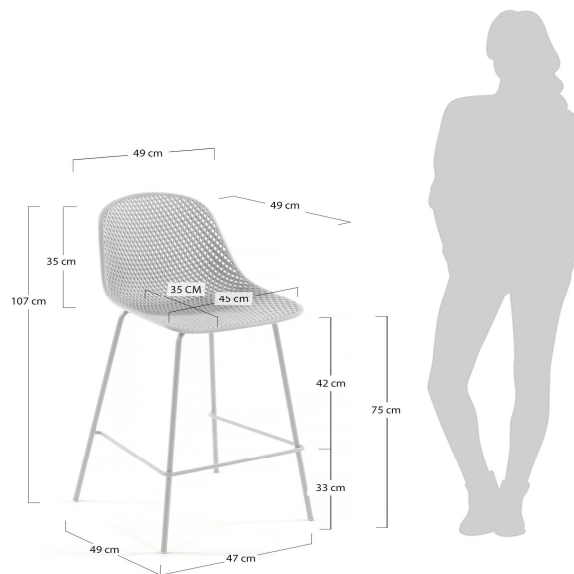

## Descriptions

Product code	CC1221S05
Product description	White Quinby stool height 75 cm The seat on the Quinby barstool is made out of recyclable white plastic and is held up by a metal structure with the same finish. This is a multi-purpose piece that's ideal for your open-plan kitchen or covered terrace. A barstool with infinite possi
Origin country	CN

## Dimensions

Height x Width x Depth (cm)	107 cm	x	49 cm	x	49 cm
Product weight (kg)	4,9 Kg				
Seat height (cm)	75				
Seat width (cm)	45				
Seat depth (cm)	35				
Armrest height (cm)					
Armrest width (cm)					
Backrest height (cm)	35				

## Features

Use (domestic/contract/office)	Domestic
Indoor (yes/no)	Yes
Alfresco (yes/no)	No
Outdoor (yes/no)	No
Stackable (yes/no)	No
Stacks up to	
Max. load (kg)	150
Adjustable height (yes/no)	No
Adjustable height mechanism description	N/A